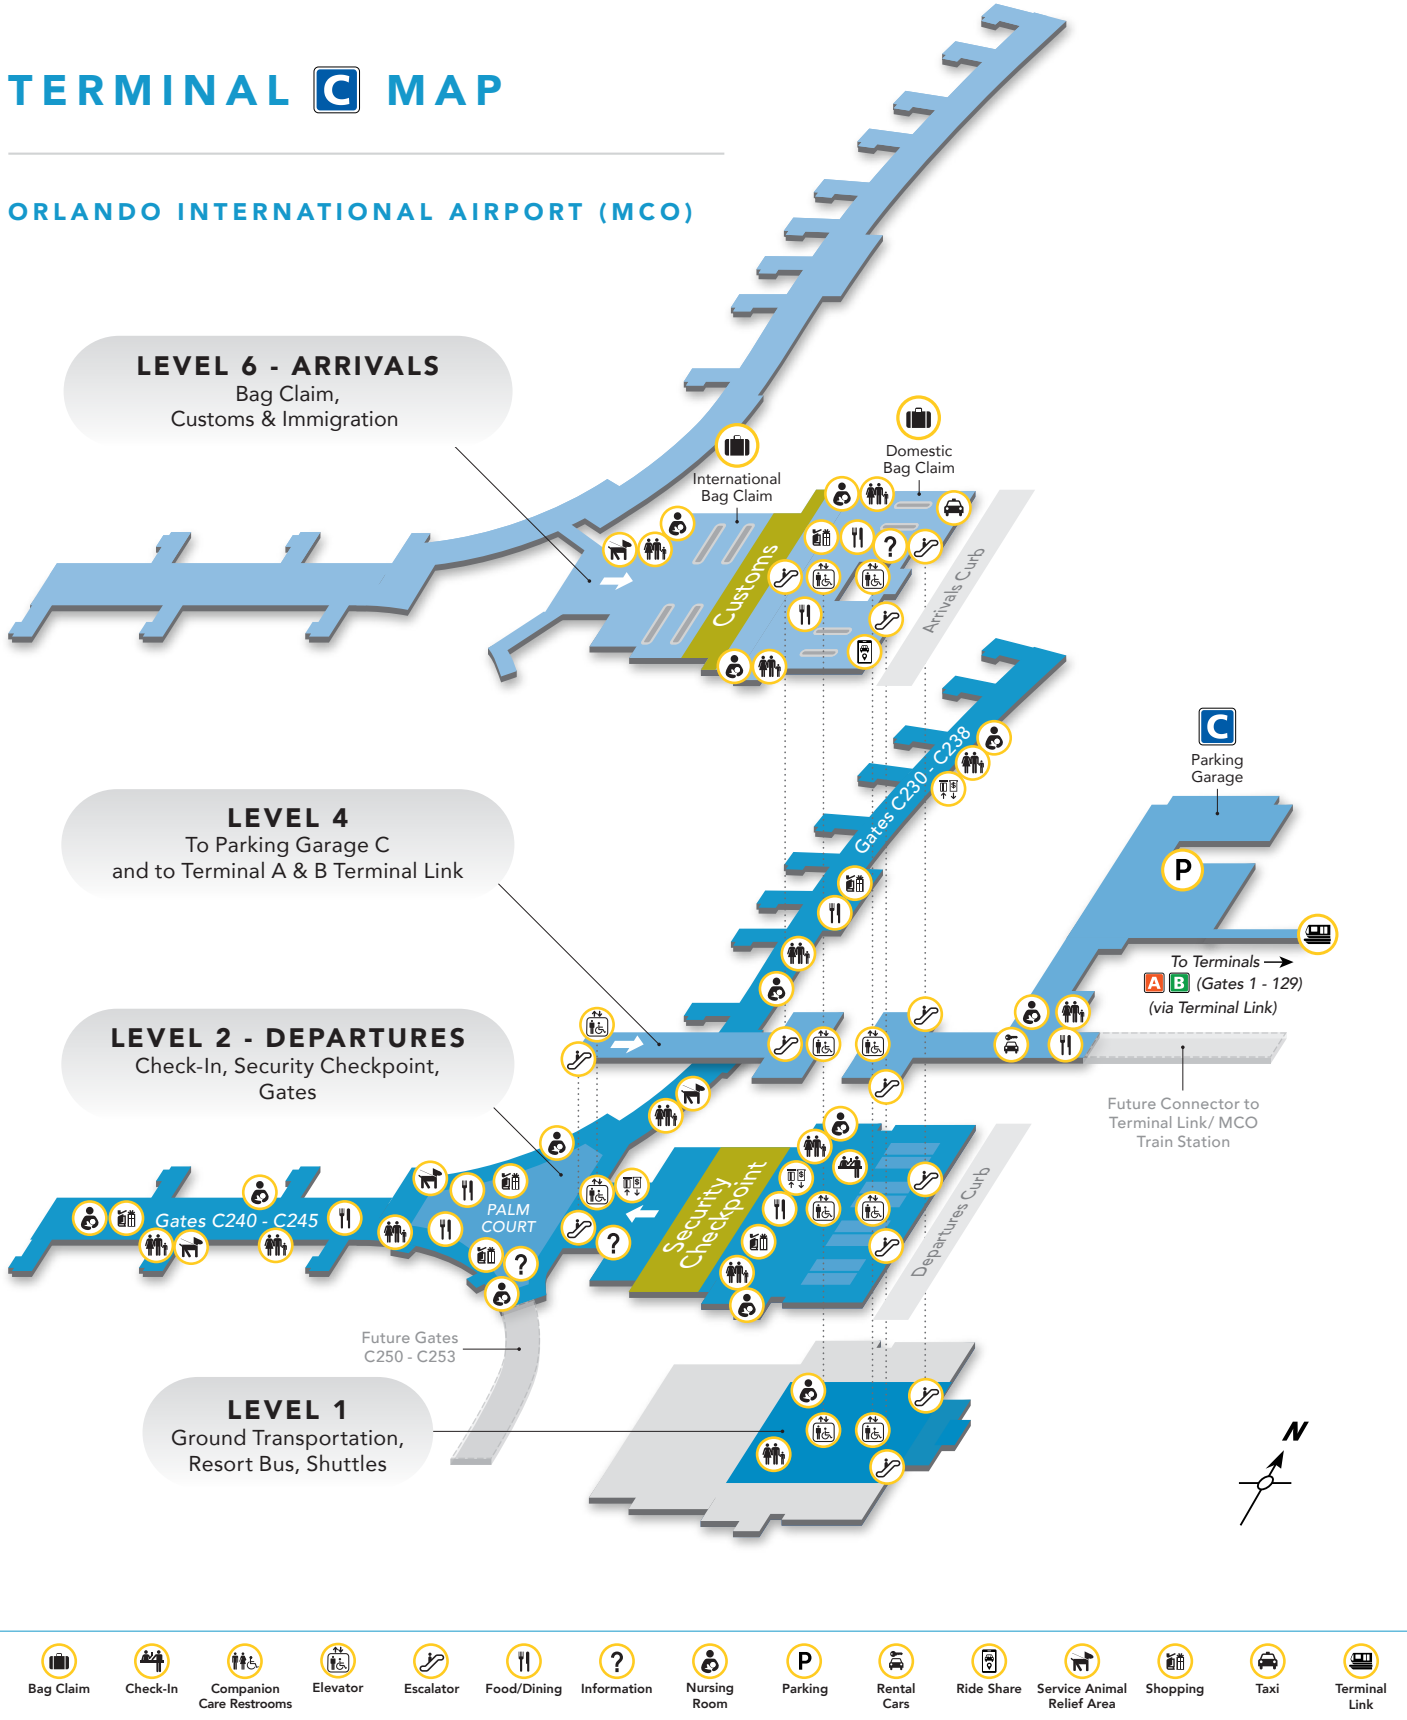

TERMINAL C MAP

ORLANDO INTERNATIONAL AIRPORT (MCO)

- | | | | | | | | | | | | | | | | |
|-----|-----------|----------|--------------------------|----------|-----------|-------------|-------------|--------------|---------|-------------|------------|----------------------------|----------|------|---------------|
| | | | | | | | | | | | | | | | |
| ATM | Bag Claim | Check-In | Companion Care Restrooms | Elevator | Escalator | Food/Dining | Information | Nursing Room | Parking | Rental Cars | Ride Share | Service Animal Relief Area | Shopping | Taxi | Terminal Link |