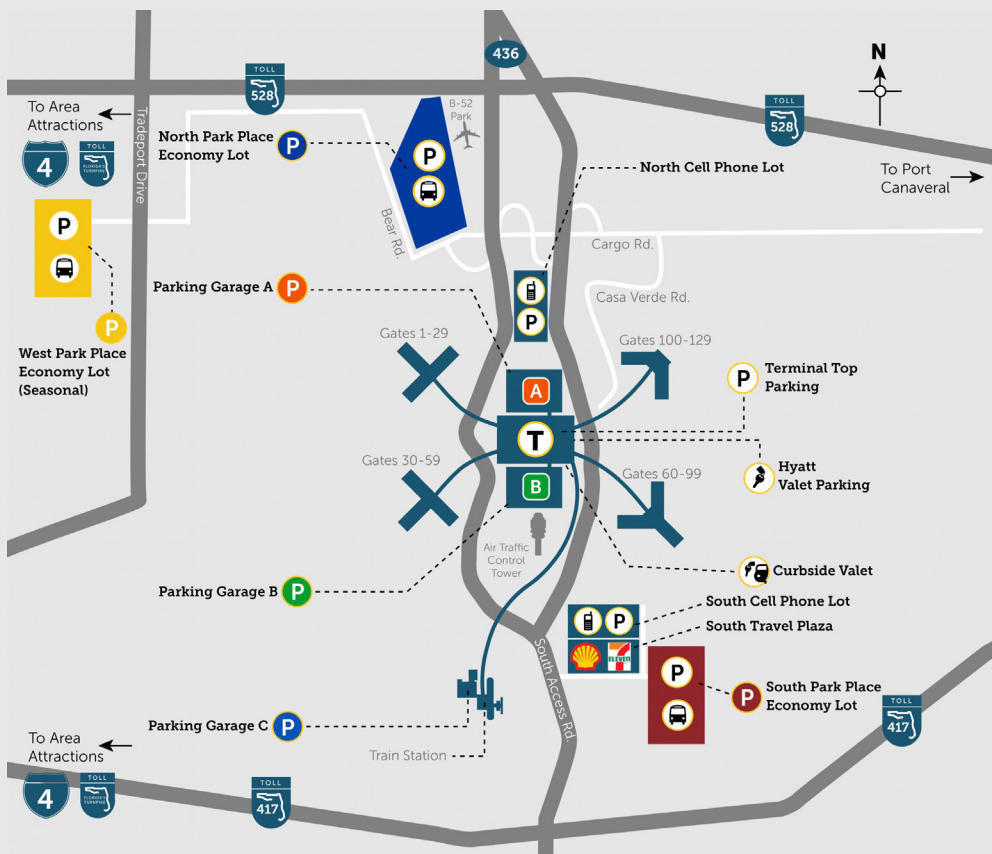

MCO INTERNATIONAL ROUTES

Amsterdam, Netherlands	Edinburgh, Scotland	London/Heathrow, England	Ottawa, Ontario	San Salvador, EL Salvador
Aruba, Netherlands Antilles	Edmonton, Alberta	Manchester, England	Panama City, Panama	Santo Domingo, Dom Rep.
Bogota, Colombia	Frankfurt, Germany	Medellin, Colombia	Port of Spain, Trinidad	Sao Paulo/Guarulhos, Brazil
Brasilia, Brazil	Freeport, Bahamas	Mexico City, Mexico	Punta Cana, Dominican Rep.	Saskatoon, Saskatchewan
Calgary, Alberta	Guadalajara, Mexico	Moncton, New Brunswick	Quebec City, Quebec	St. Johns, Newfoundland
Campinas/Viracopos, Brazil	Guatemala City, Guatemala	Montego Bay, Jamaica	Regina, Saskatchewan	Toronto, Ontario
Cancun, Mexico	Halifax, Nova Scotia	Montreal/Dorval, Quebec	Reykjavik, Iceland	Vancouver, British Columbia
Dubai, U. A. Emirates	Lima, Peru	Nassau, Bahamas	San Jose, Costa Rica	Winnipeg, Manitoba
Dublin, Ireland	London/Gatwick, England	Oslo, Norway	San Pedro Sula, Honduras	

MCO Gateway to Florida

BRIGHTLINE HIGH-SPEED RAIL SERVICE LAUNCHING 2023

ONLY INTER-CITY RAIL SERVICE
to Operate from a Southeast U.S. Airport

36 TRAINS RUNNING DAILY
(18 each direction) from 6AM – 11PM

On-Site Parking Options

Security Options at MCO

Expedited Clearance Options

MCO APP

For the best-in-terminal navigation experience download the Orlando International Airport MCO Airport App.

Airfare Deals