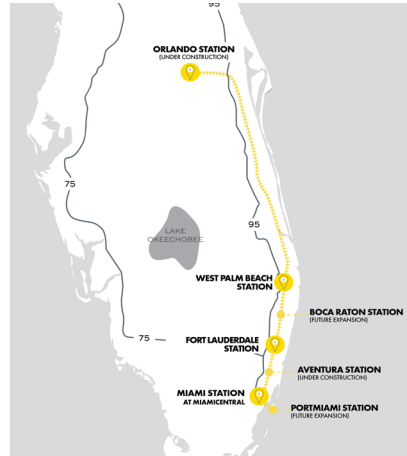

MCO INTERNATIONAL ROUTES

Amsterdam, Netherlands	Edinburgh, Scotland	London/Heathrow, England	Ottawa, Ontario	San Salvador, EL Salvador
Aruba, Netherlands Antilles	Edmonton, Alberta	Manchester, England	Panama City, Panama	Santo Domingo, Dom Rep.
Bogota, Colombia	Frankfurt, Germany	Medellin, Colombia	Port of Spain, Trinidad	Sao Paulo/Guarulhos, Brazil
Brasilia, Brazil	Freeport, Bahamas	Mexico City, Mexico	Punta Cana, Dominican Rep.	Saskatoon, Saskatchewan
Calgary, Alberta	Guadalajara, Mexico	Moncton, New Brunswick	Quebec City, Quebec	St. Johns, Newfoundland
Campinas/Viracopos, Brazil	Guatemala City, Guatemala	Montego Bay, Jamaica	Regina, Saskatchewan	Toronto, Ontario
Cancun, Mexico	Halifax, Nova Scotia	Montreal/Dorval, Quebec	Reykjavik, Iceland	Vancouver, British Columbia
Dubai, U. A. Emirates	Lima, Peru	Nassau, Bahamas	San Jose, Costa Rica	Winnipeg, Manitoba
Dublin, Ireland	London/Gatwick, England	Oslo, Norway	San Pedro Sula, Honduras	

MCO Gateway to Florida

BRIGHTLINE HIGH-SPEED RAIL SERVICE LAUNCHING 2023

ONLY INTER-CITY RAIL SERVICE
to Operate from a Southeast U.S. Airport

36 TRAINS RUNNING DAILY
(18 each direction) from 6AM – 11PM

On-Site Parking Options