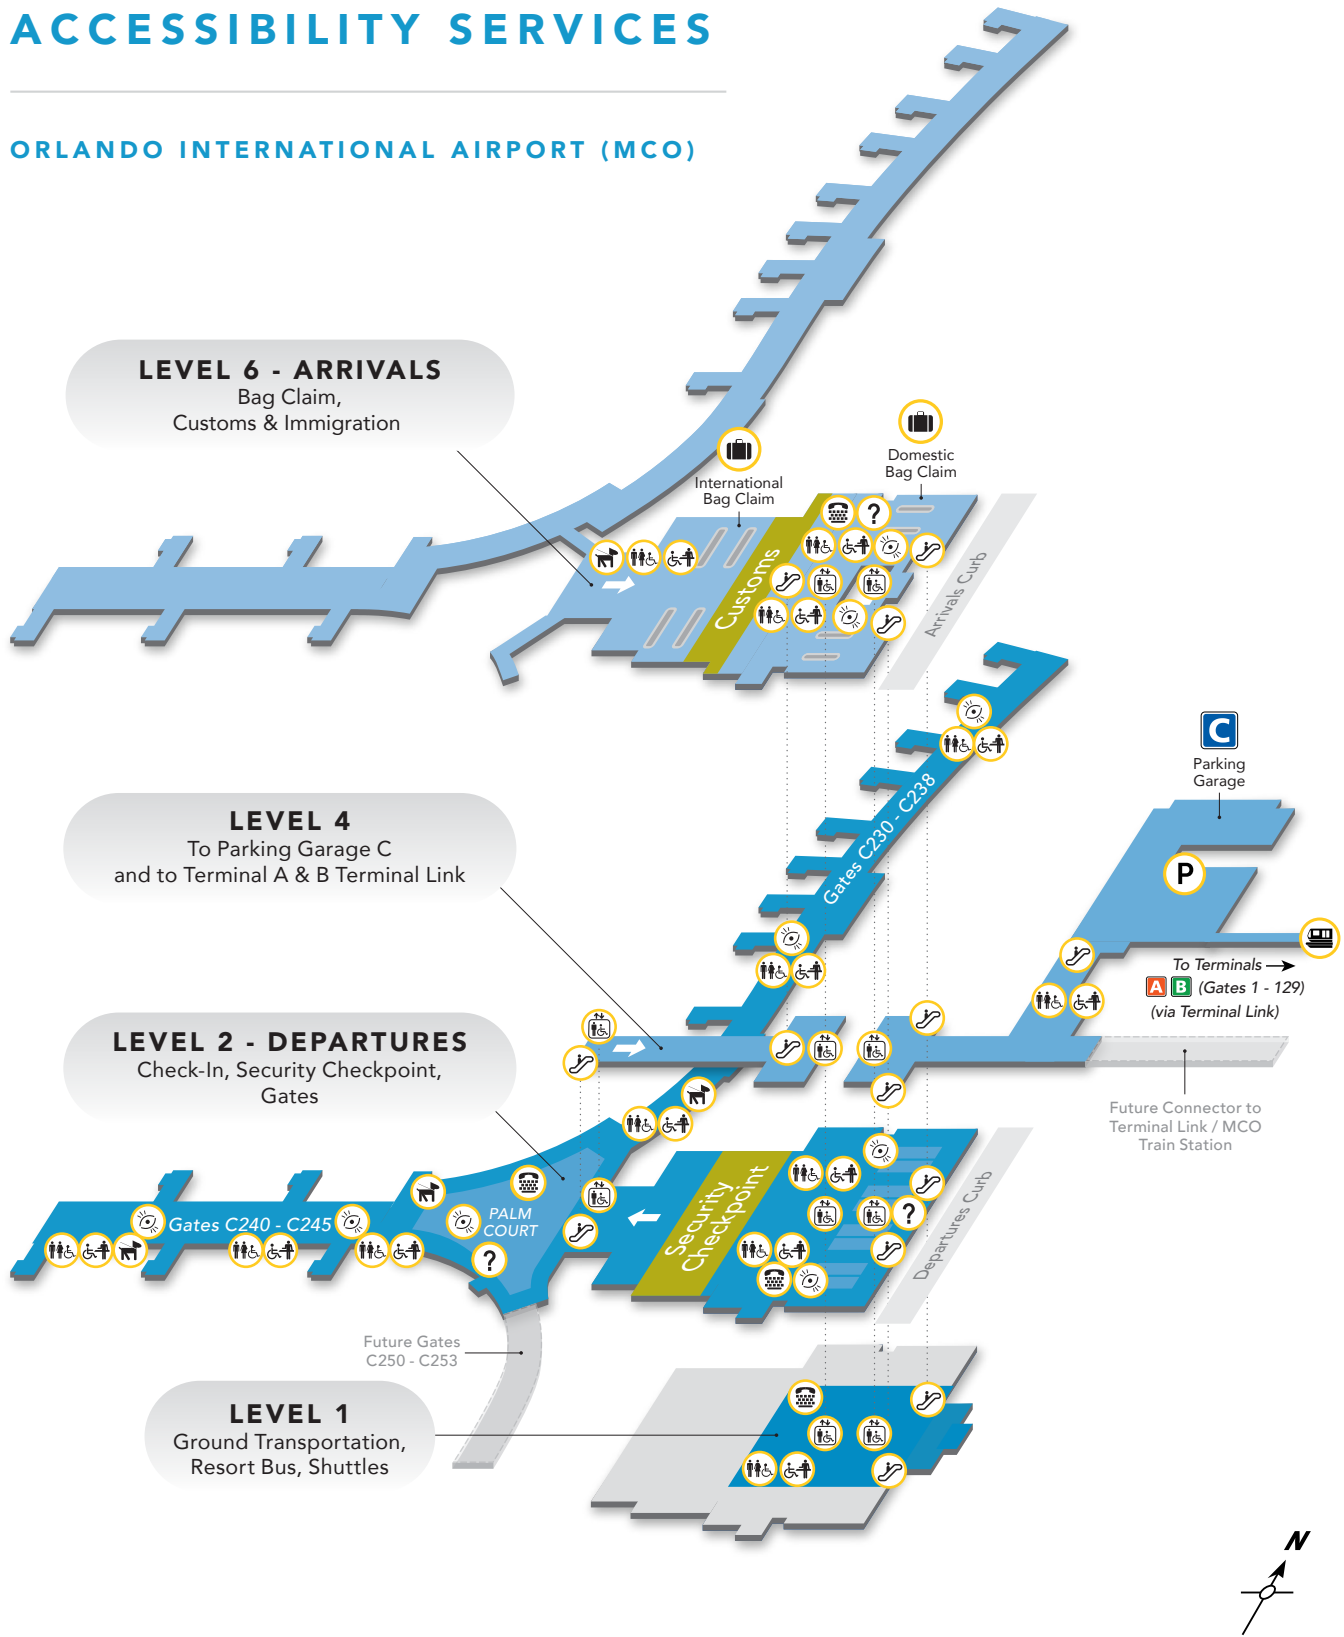

# TERMINAL C MAP ACCESSIBILITY SERVICES

ORLANDO INTERNATIONAL AIRPORT (MCO)

-  Adult Changing Tables
-  Bag Claim
-  Companion Care Restrooms
-  Elevator
-  Escalator
-  Information
-  Parking
-  Service Animal Relief Area
-  Terminal Link
-  TTY/TDD Teletypewriter
-  Visual Paging Display