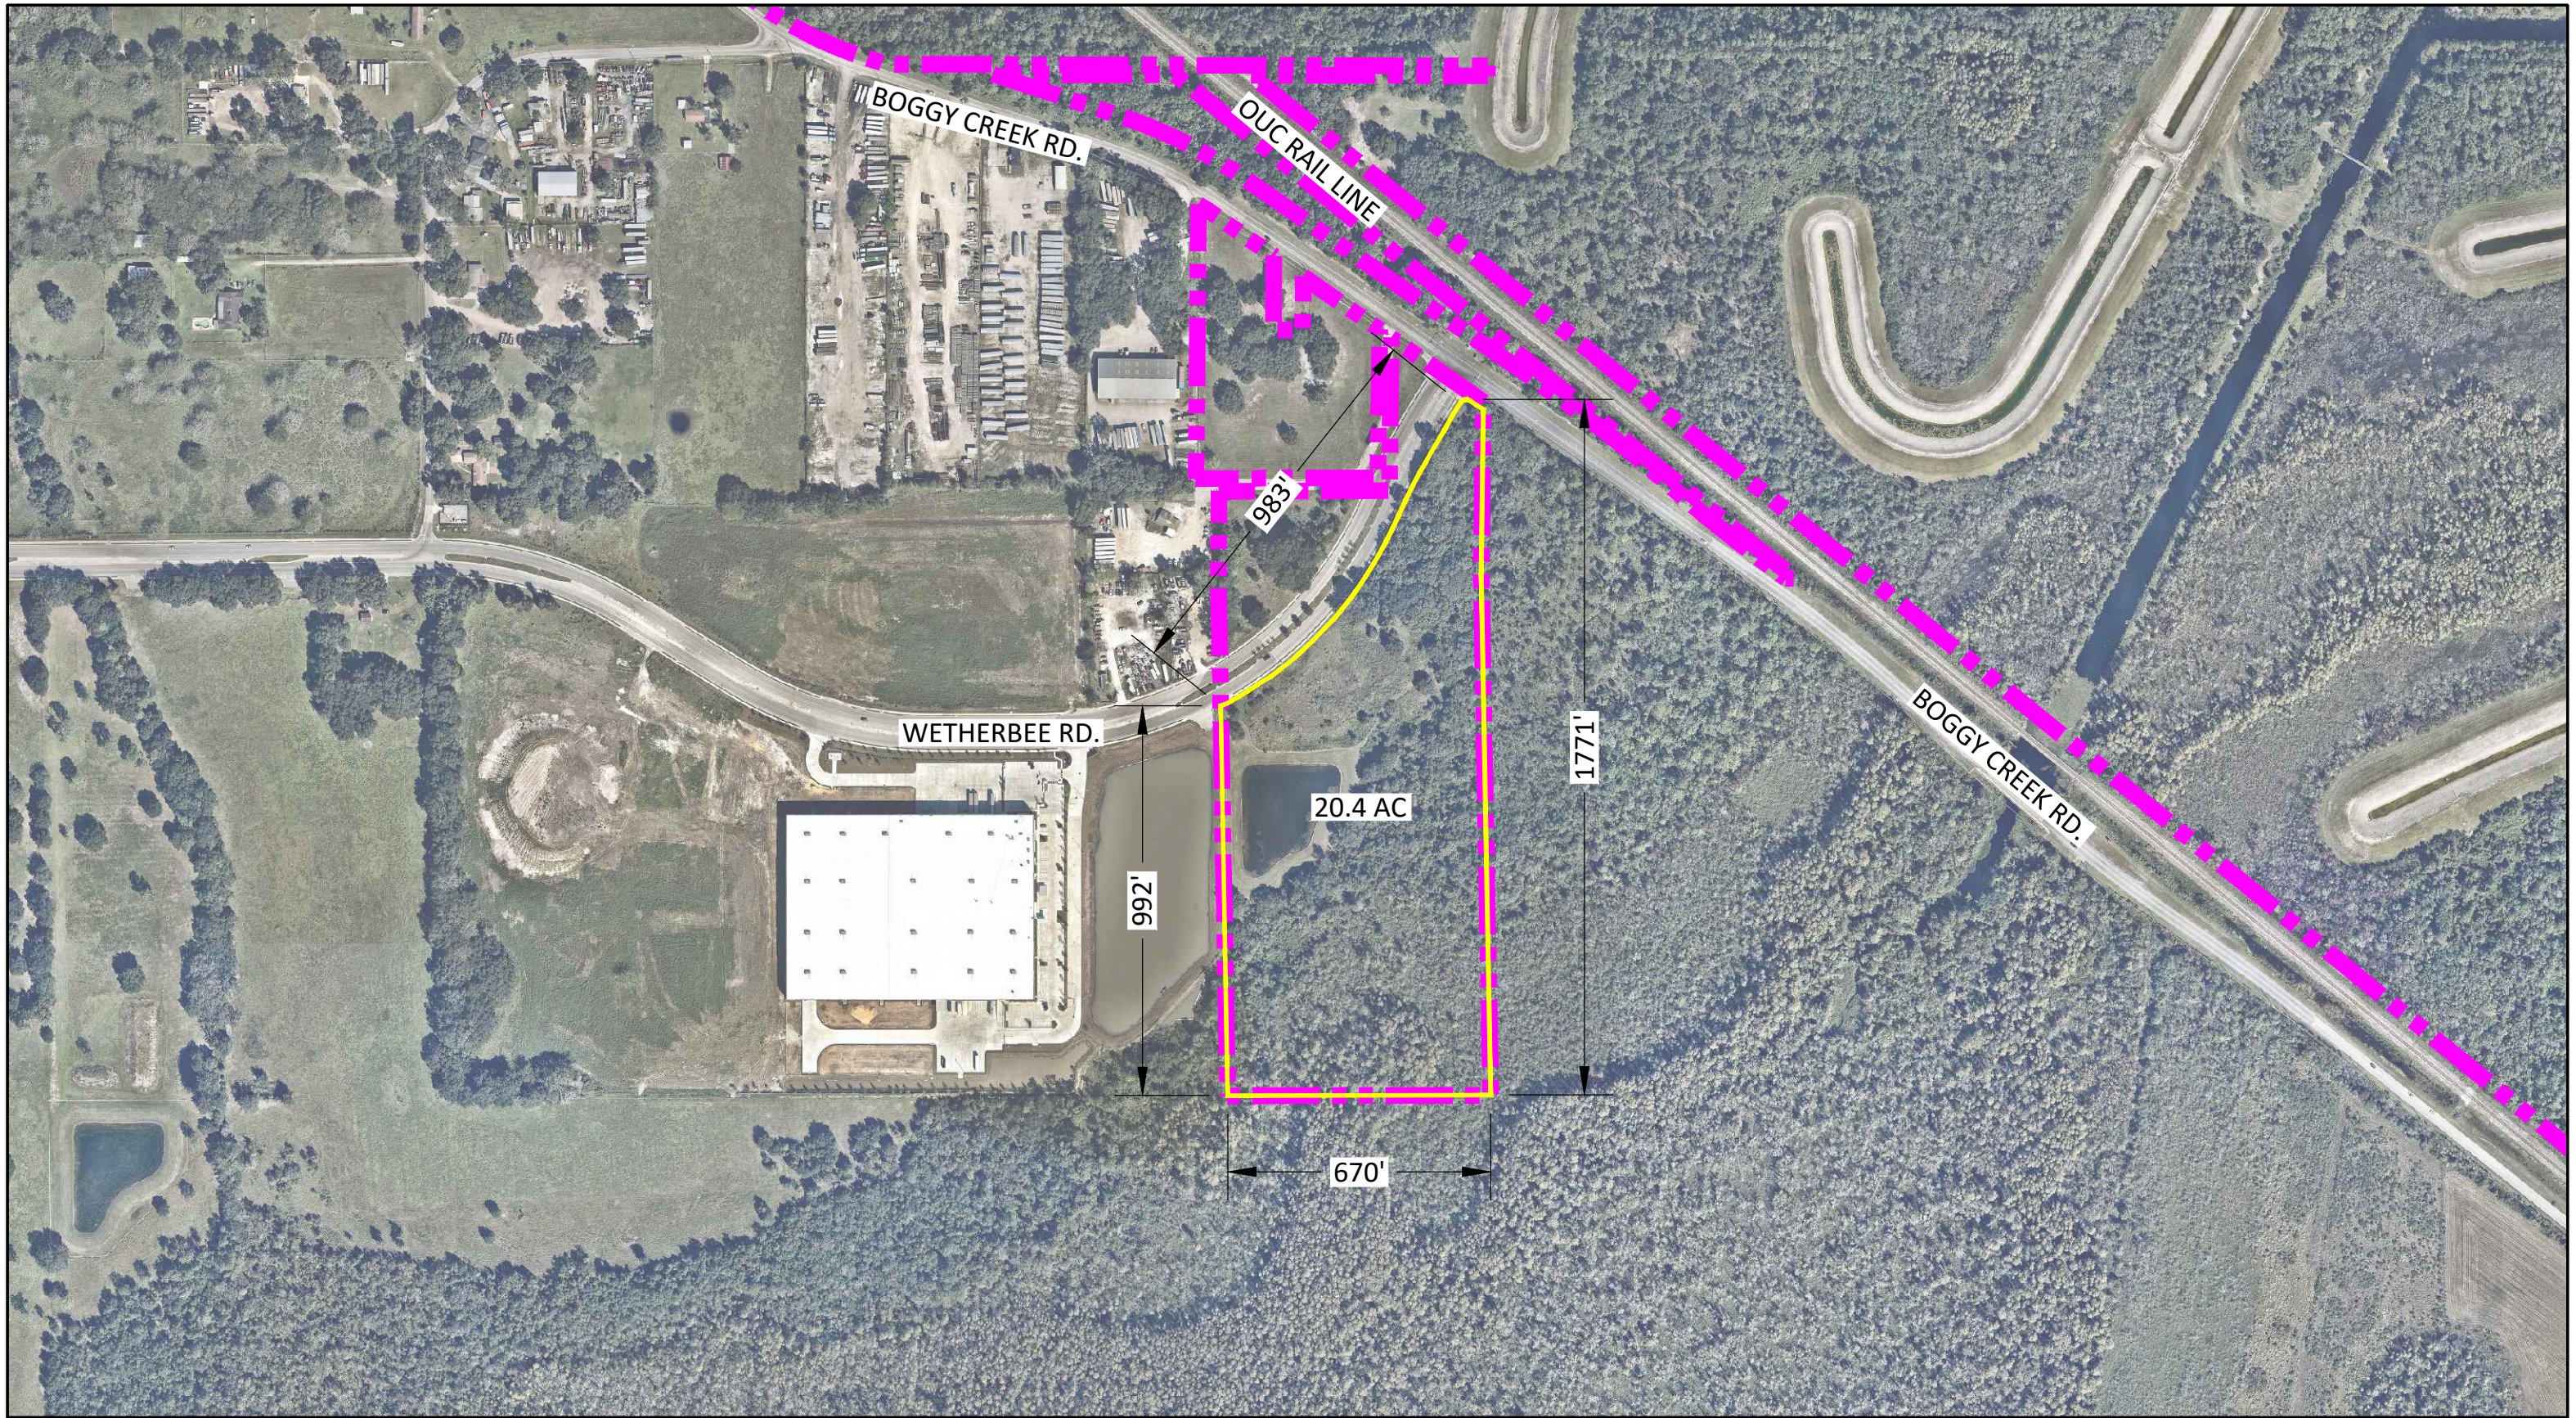

# Parcel Data Sheet

Parcel STS10

## Site Attributes

<b>Acreage:</b>	20	<b>Electric:</b>	No
<b>Hectares:</b>	8	<b>Natural Gas:</b>	No
<b>Latitude:</b>	28.39133069	<b>Water:</b>	Yes
<b>Longitude:</b>	-81.32709587	<b>Sewer:</b>	No
<b>City:</b>	Orlando	<b>Telecommunications:</b>	No
<b>County:</b>	Orange	<b>Airfield Access:</b>	No
<b>GOAA Land Use:</b>	Non-Aviation Commercial	<b>Soil Type:</b>	Zolfo Fine Sand, Smyrna Fine Sand, St. Johns Fine Sand, Samsula- Hontoon-Basinger Association
<b>GOAA Development Zone:</b>	South Terminal Support		
<b>City of Orlando Zoning:</b>	Metropolitan Activity Center		
<b>City of Orlando Land Use:</b>	Metropolitan Activity Center		
<b>Adjacent Road:</b>	Wetherbee Road		
<b>Proximity to Highway:</b>	SR 417 (2 Miles), SR 528 (5 Miles), I-4 (15 Miles), I-95 (34 Miles), I-75 (63 Miles)		
<b>Fire Department on Site:</b>	ARFF West		
<b>Police Department on Site:</b>	Orlando Police Department		