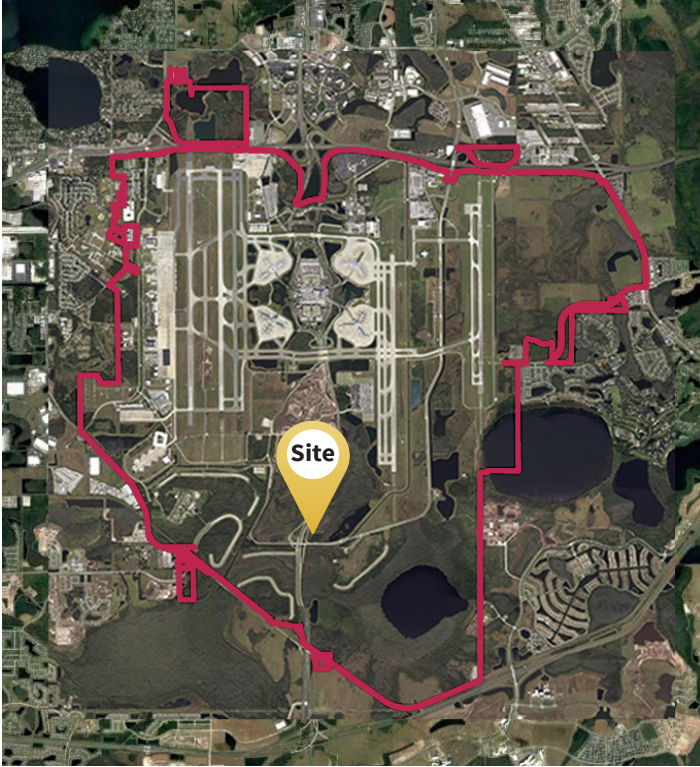

# Parcel Data Sheet

Parcel STS10

## Site Attributes

<b>Acreage:</b>	20	<b>Electric:</b>	No
<b>Hectares:</b>	8	<b>Natural Gas:</b>	No
<b>Latitude:</b>	28.39133069	<b>Water:</b>	Yes
<b>Longitude:</b>	-81.32709587	<b>Sewer:</b>	No
<b>City:</b>	Orlando	<b>Telecommunications:</b>	No
<b>County:</b>	Orange	<b>Airfield Access:</b>	No
<b>GOAA Land Use:</b>	Non-Aviation Commercial	<b>Soil Type:</b>	Zolfo Fine Sand, Smyrna Fine Sand, St. Johns Fine Sand, Samsula- Hontoon-Basinger Association
<b>GOAA Development Zone:</b>	South Terminal Support		
<b>City of Orlando Zoning:</b>	Metropolitan Activity Center		
<b>City of Orlando Land Use:</b>	Metropolitan Activity Center		
<b>Adjacent Road:</b>	Wetherbee Road		
<b>Proximity to Highway:</b>	SR 417 (2 Miles), SR 528 (5 Miles), I-4 (15 Miles), I-95 (34 Miles), I-75 (63 Miles)		
<b>Fire Department on Site:</b>	ARFF West		
<b>Police Department on Site:</b>	Orlando Police Department		

**LOCATION**

**LEGEND**

- Parcel Boundary
- - - Airport Property Boundary

Aerial Date: November 2016