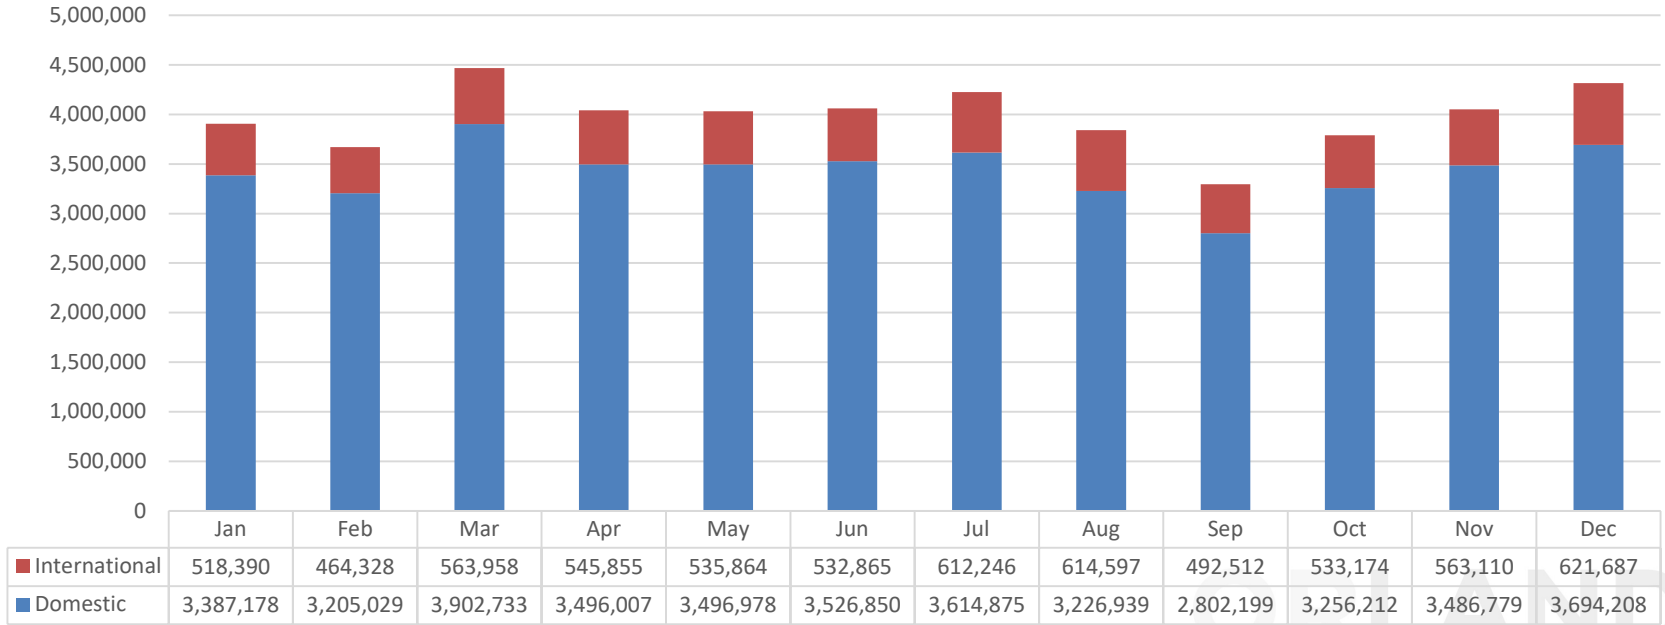

PASSENGER TRAFFIC SEASONALITY -2018

■ Domestic ■ International

ORLANDO
HERE