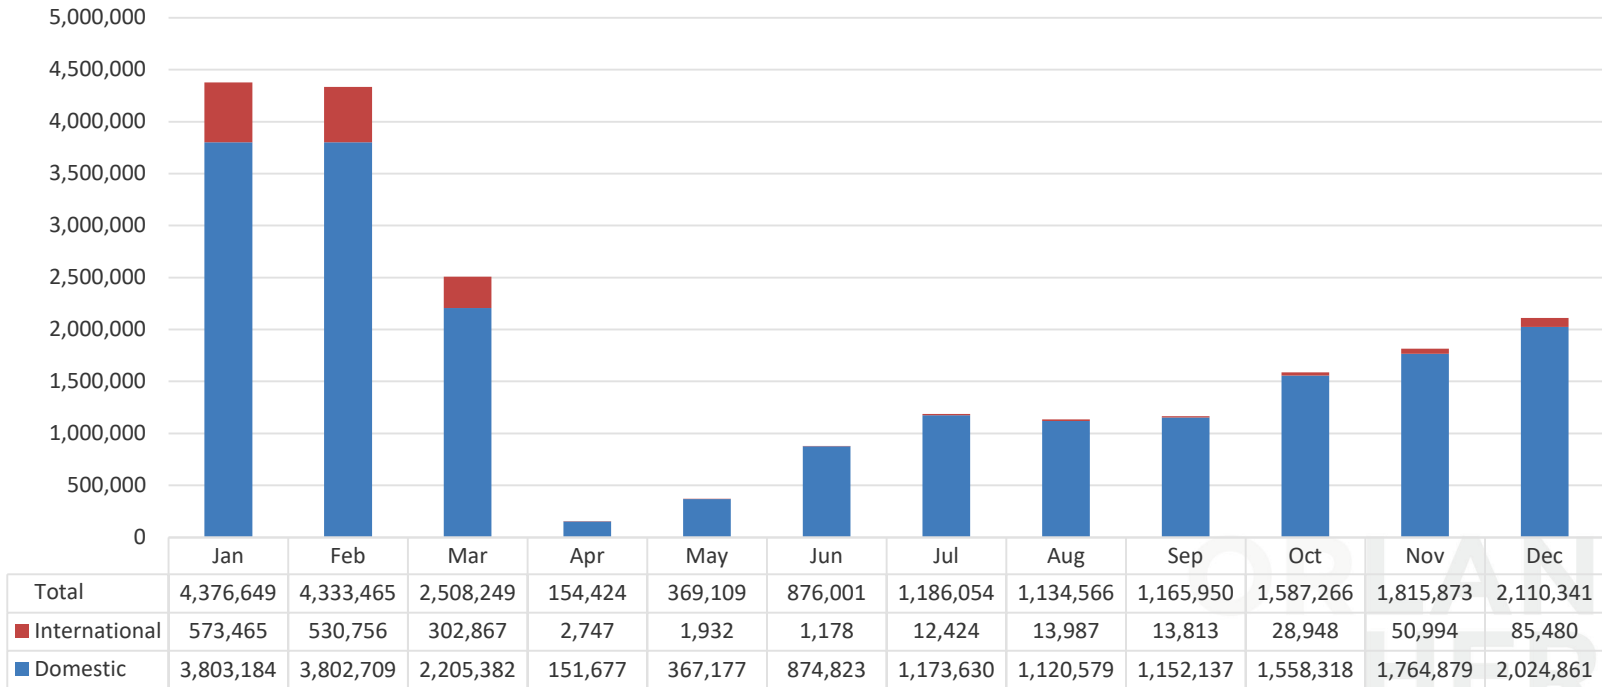

# PASSENGER TRAFFIC SEASONALITY - 2020

# PASSENGER TRAFFIC SEASONALITY - 2019

ORLANDO  
HERE