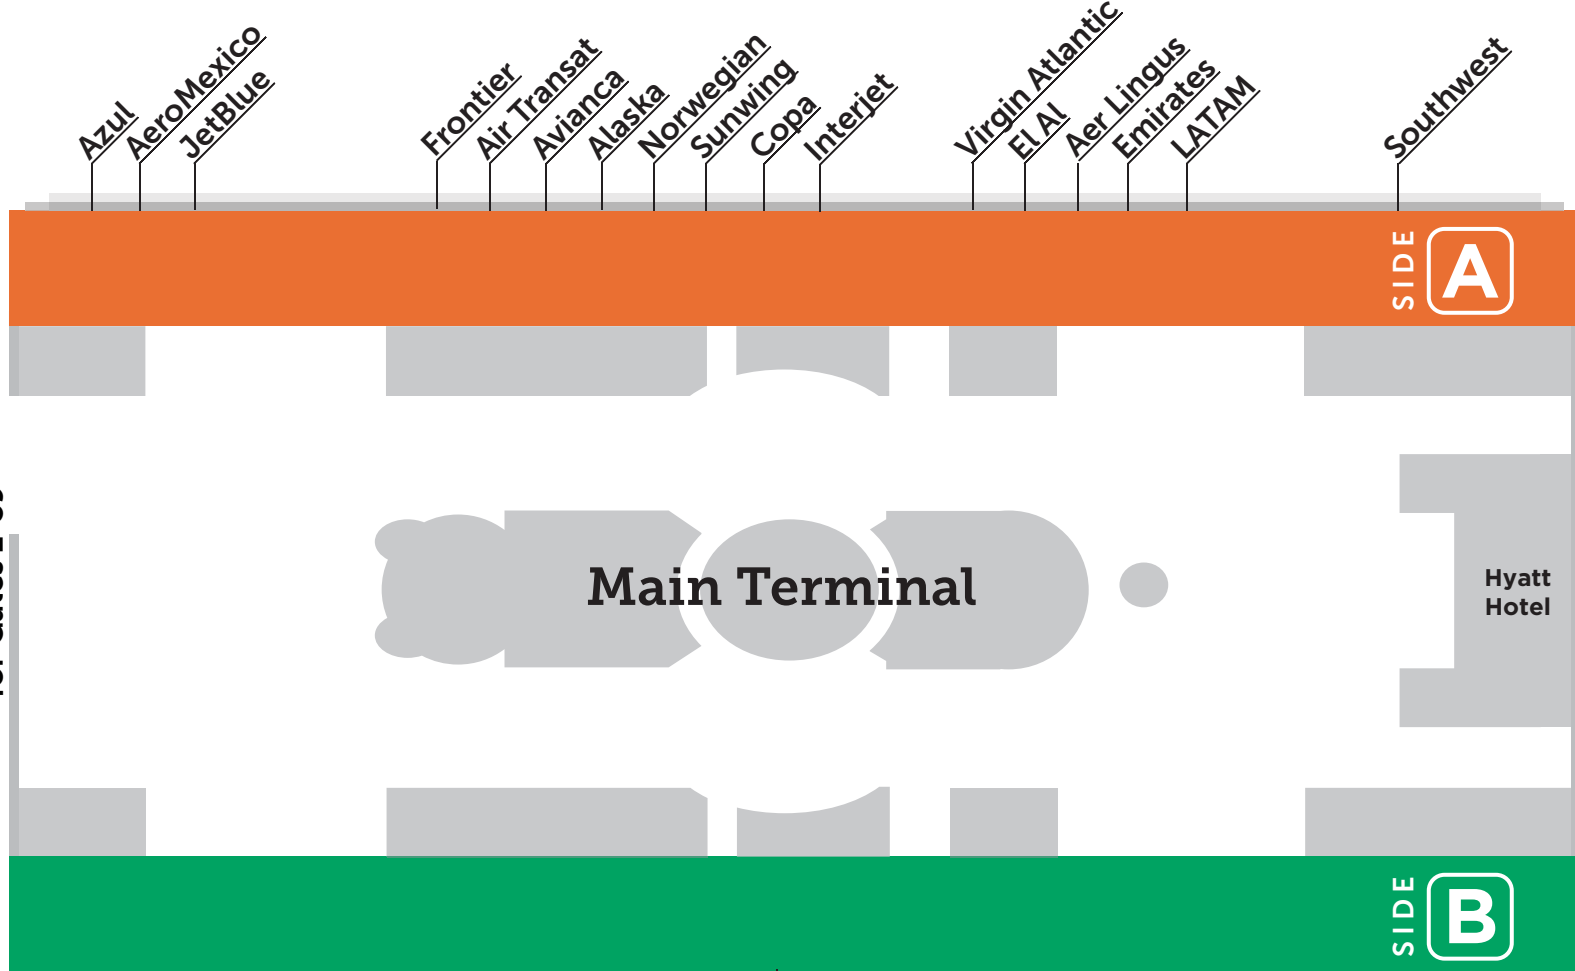

West Security Checkpoint
for Gates 1-59

Azul
AeroMexico
JetBlue

Frontier
Air Transat
Avianca
Alaska
Norwegian
Sunwing
Copa
Interjet

Virgin Atlantic
ELAL
Aer Lingus
Emirates
LATAM

Southwest

Spirit
Silver Airways
United

American
British Airways

Icelandair
WestJet
Swoop
Air Canada
Volaris
Thomas Cook

Delta
Aerolineas Argentinas
GOL
Lufthansa
Caribbean
Swiss/Edelweiss
Sun Country
Bahamasair

East Security Checkpoint
for Gates 70-129