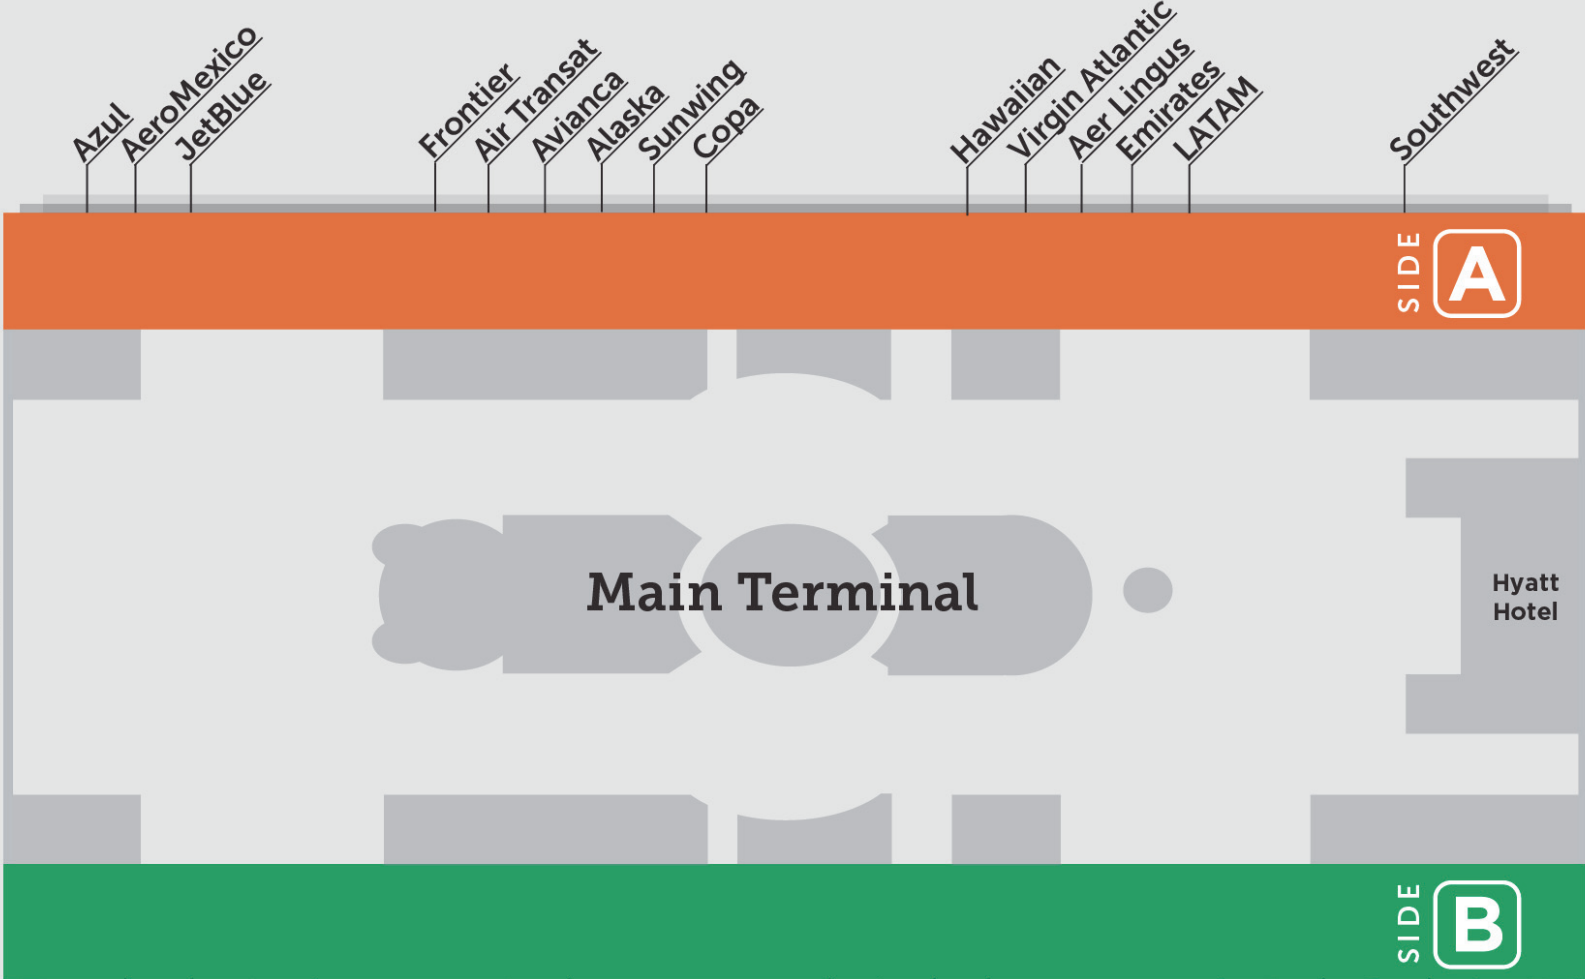

N

SIDE A P

Gates 1-29

Level 1 Ground Transportation & Baggage Claim (8A)

Level 2 Baggage Claim

Level 3 Ticketing Locations A-1 A-2 A-3 A-4

Gates 100-129

Food Court

Security Checkpoint To Gates 1-59

Hyatt Regency - Level 4 Security Checkpoint To Gates 70-129

Level 3 Ticketing Locations B-1 B-2 B-3 B-4

Level 2 Baggage Claim

Level 1 Ground Transportation & Baggage Claim (28B)

Gates 30-59

SIDE B P

Gates 70-99

West Security Checkpoint
for Gates 1-59

East Security Checkpoint
for Gates 70-129