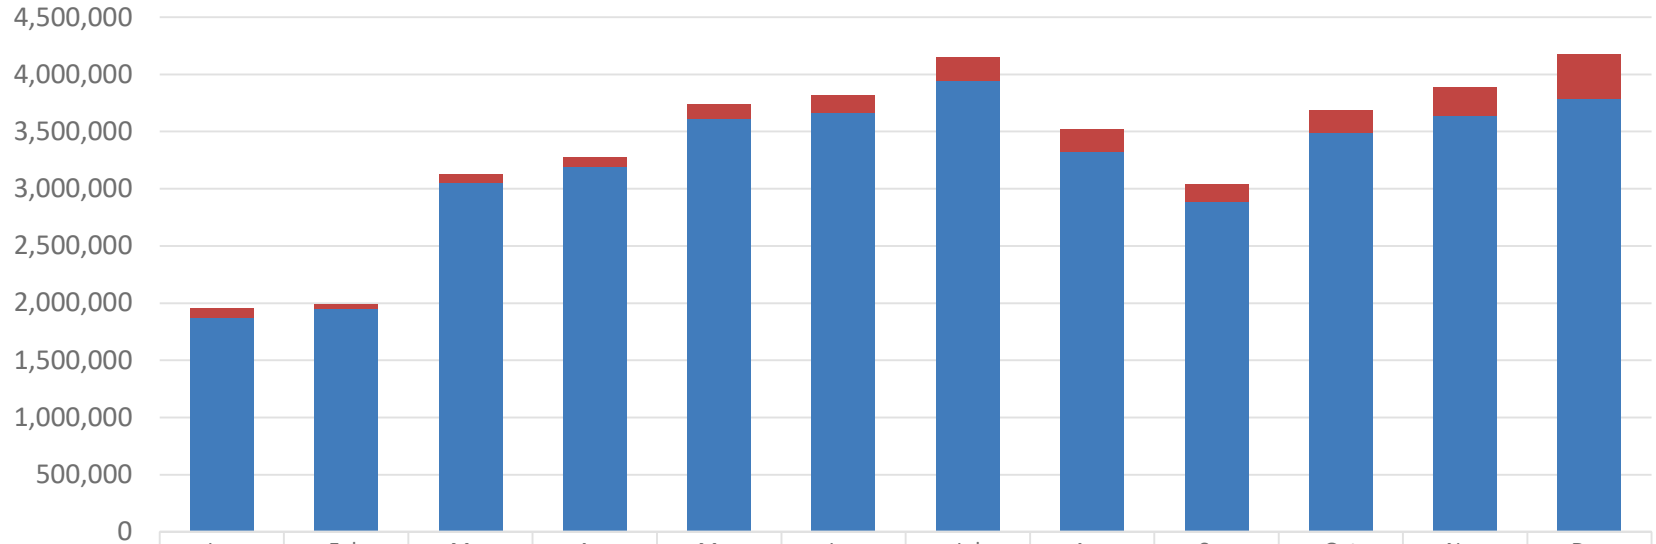

# PASSENGER TRAFFIC SEASONALITY - 2021

	Jan	Feb	Mar	Apr	May	Jun	Jul	Aug	Sep	Oct	Nov	Dec
Total	1,950,641	1,988,755	3,128,252	3,275,643	3,738,212	3,821,857	4,148,750	3,518,172	3,038,512	3,682,707	3,884,962	4,174,605
International	81,066	38,249	70,662	84,676	126,196	156,318	208,559	193,056	156,918	192,462	251,512	390,758
Domestic	1,869,575	1,950,506	3,057,590	3,190,967	3,612,016	3,665,539	3,940,191	3,325,116	2,881,594	3,490,245	3,633,450	3,783,847