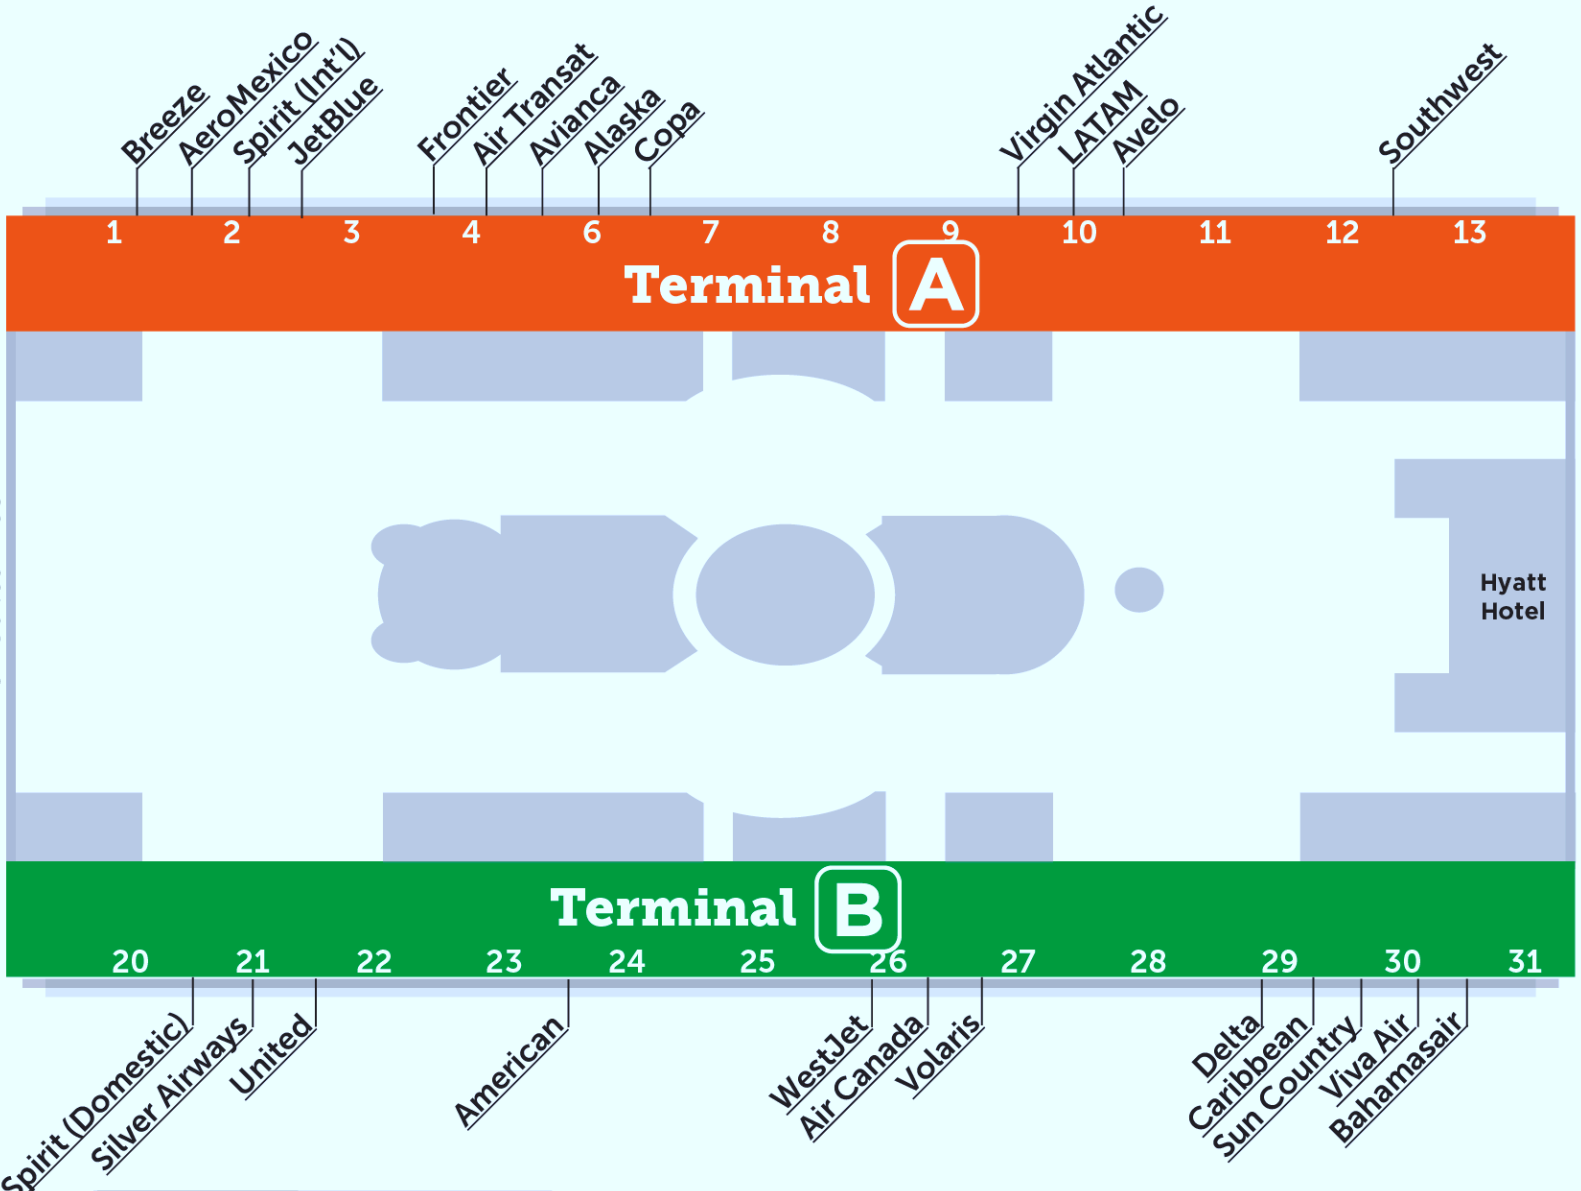

Airline Locations  
(Departures - Level 3)

Door Numbers  
(Baggage Claim - Level 2)

West Security Checkpoint  
for Gates 1-59

East Security Checkpoint  
for Gates 70-129

Door Numbers  
(Baggage Claim - Level 2)

Airline Locations  
(Departures - Level 3)

Hyatt  
Hotel