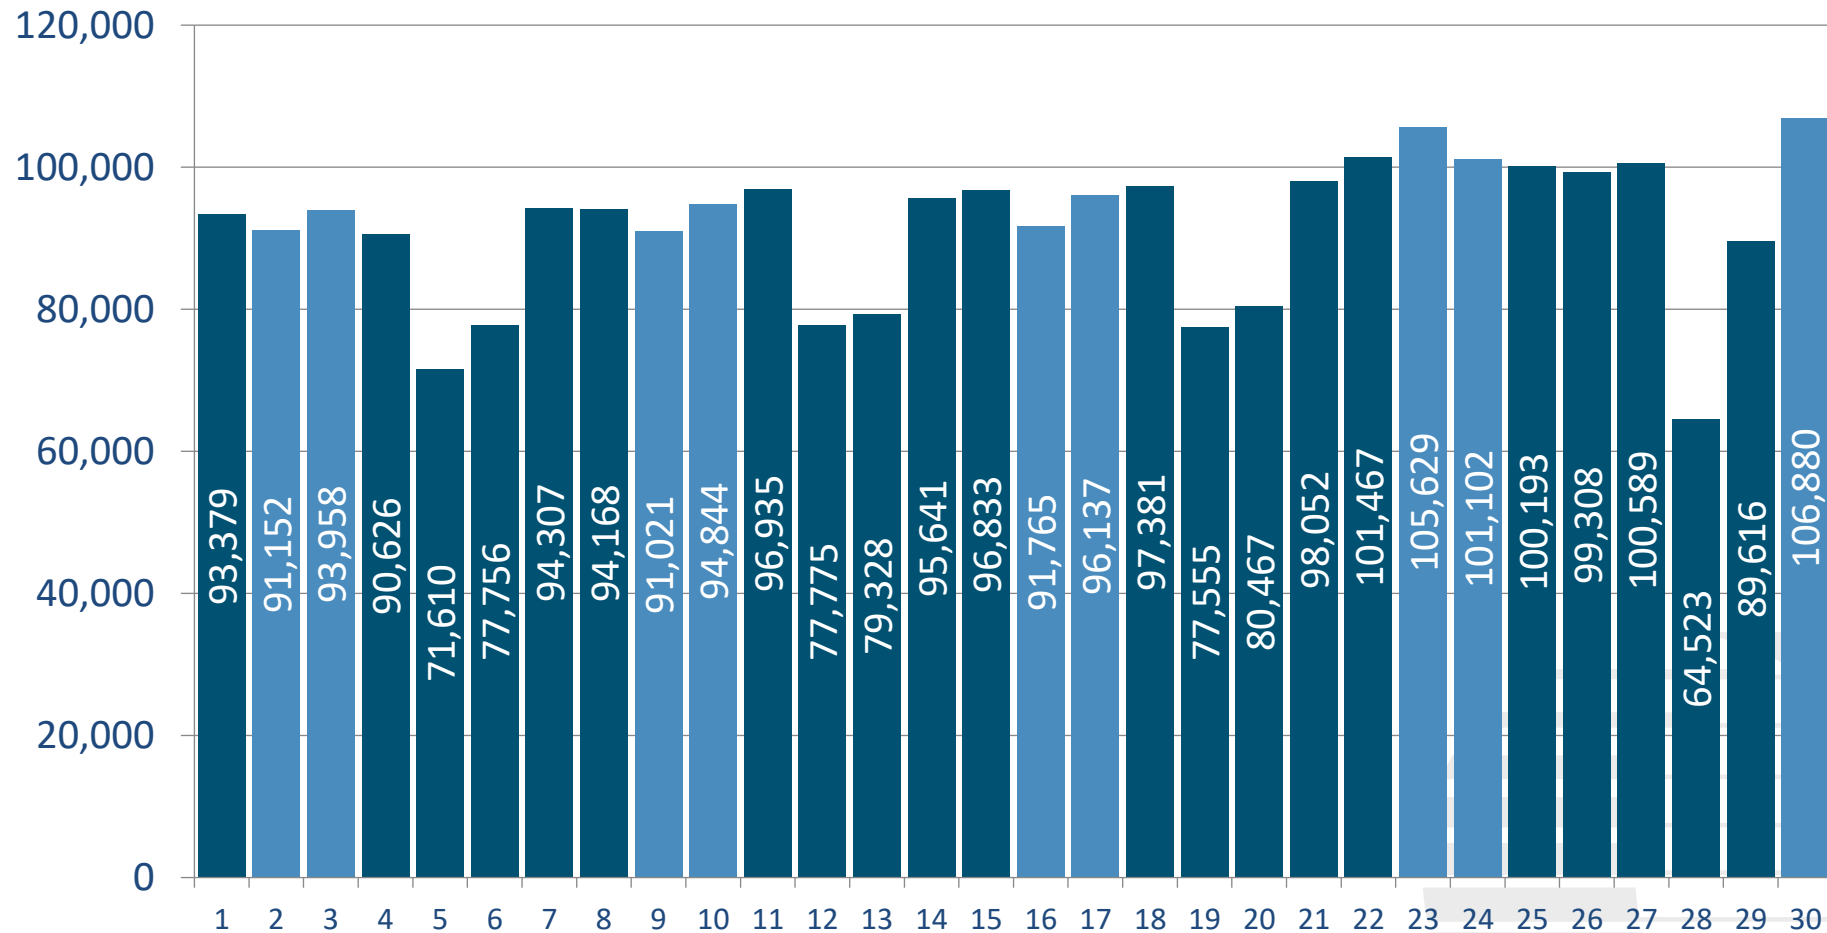

Daily Scheduled Seat Capacity- November 2024

Scheduled Seats (Per Day Each Way)

Greater Orlando Aviation Authority - Orlando International Airport (MCO)

Seat Profile - Departures

November 2024

<u>Location</u>	<u>Hour</u>	<u>Mon</u>	<u>Tue</u>	<u>Wed</u>	<u>Thu</u>	<u>Fri</u>	<u>Sat</u>	<u>Sun</u>	<u>Week</u>	<u>Average</u>	<u>Percent</u>
Gates 1-29	5:00	1,562	592	410	1,004	1,660	2,162	1,900	9,290	1,327	6.0%
	6:00	1,741	1,173	1,413	1,736	1,824	1,552	1,770	11,209	1,601	7.3%
	7:00	1,277	802	620	1,511	2,221	1,761	1,991	10,183	1,455	6.6%
	8:00	1,148	492	438	1,453	1,041	1,831	1,463	7,866	1,124	5.1%
	9:00	2,331	1,587	1,831	1,827	1,871	1,757	1,827	13,031	1,862	8.5%
	10:00	1,212	976	972	1,488	1,494	1,076	1,312	8,530	1,219	5.5%
	11:00	790	550	550	422	182	594	368	3,456	494	2.2%
	12:00	908	674	487	947	1,138	902	1,363	6,419	917	4.2%
	13:00	1,568	830	1,072	1,199	1,013	1,663	1,723	9,068	1,295	5.9%
	14:00	1,079	652	656	652	882	880	652	5,453	779	3.5%
	15:00	1,210	422	546	1,509	1,911	2,401	1,215	9,214	1,316	6.0%
	16:00	780	1,025	843	2,356	2,184	1,518	2,410	11,116	1,588	7.2%
	17:00	1,815	967	781	1,207	1,447	1,393	1,393	9,003	1,286	5.9%
	18:00	984	1,042	1,224	1,468	616	1,042	1,272	7,648	1,093	5.0%
	19:00	1,137	669	487	1,081	1,967	1,481	1,497	8,319	1,188	5.4%
	20:00	1,844	1,016	1,388	1,021	1,021	1,251	1,207	8,748	1,250	5.7%
	21:00	732	368	604	794	608	608	422	4,136	591	2.7%
	22:00	1,216	662	790	1,211	1,265	1,211	1,211	7,566	1,081	4.9%
	23:00	368	186	186	790	604	604	780	3,518	503	2.3%
	Airside Total		23,702	14,685	15,298	23,676	24,949	25,687	25,776	153,773	21,968
Daily Percentage		15.4%	9.5%	9.9%	15.4%	16.2%	16.7%	16.8%			