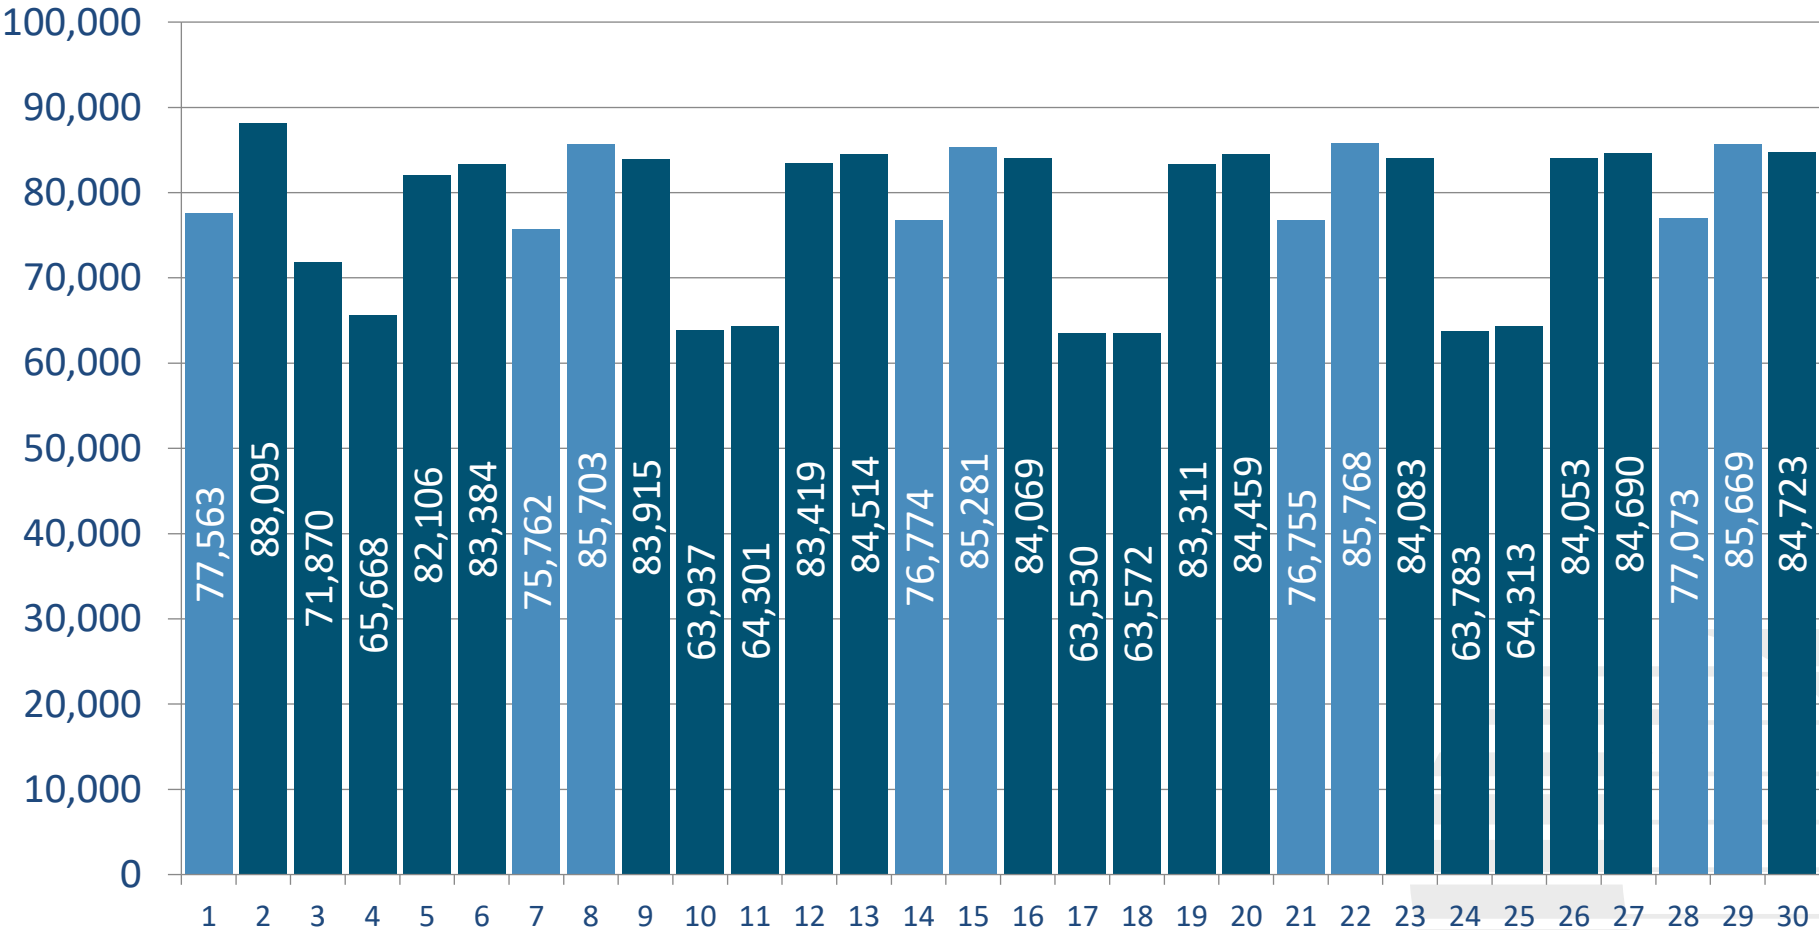

Daily Scheduled Seat Capacity- September 2024

Scheduled Seats (Per Day Each Way)

Greater Orlando Aviation Authority - Orlando International Airport (MCO)

Seat Profile - Departures

September 2024

<u>Location</u>	<u>Hour</u>	<u>Mon</u>	<u>Tue</u>	<u>Wed</u>	<u>Thu</u>	<u>Fri</u>	<u>Sat</u>	<u>Sun</u>	<u>Week</u>	<u>Average</u>	<u>Percent</u>
Gates 1-29	5:00	1,617	456	456	1,671	1,803	645	1,629	8,277	1,182	6.6%
	6:00	1,852	0	0	2,042	2,082	1,626	2,316	9,918	1,417	7.9%
	7:00	1,340	972	972	1,340	1,330	918	1,100	7,972	1,139	6.3%
	8:00	1,756	860	624	1,644	1,154	1,746	1,458	9,242	1,320	7.3%
	9:00	1,219	1,521	1,517	1,503	1,405	802	1,689	9,656	1,379	7.7%
	10:00	1,186	774	546	1,146	1,142	1,188	960	6,942	992	5.5%
	11:00	1,170	1,037	855	798	984	1,042	984	6,870	981	5.4%
	12:00	612	0	0	744	798	608	558	3,320	474	2.6%
	13:00	1,560	836	596	1,340	1,844	832	1,570	8,578	1,225	6.8%
	14:00	790	456	600	1,306	550	468	1,020	5,190	741	4.1%
	15:00	1,148	918	958	967	1,148	1,144	1,569	7,852	1,122	6.2%
	16:00	1,384	540	780	1,506	1,330	1,192	1,320	8,052	1,150	6.4%
	17:00	1,150	0	0	1,434	1,390	554	1,444	5,972	853	4.7%
	18:00	1,198	732	972	910	1,154	732	1,096	6,794	971	5.4%
	19:00	732	412	182	736	732	182	736	3,712	530	2.9%
	20:00	1,322	1,150	1,096	1,278	1,508	1,144	1,322	8,820	1,260	7.0%
	21:00	967	661	235	781	785	785	967	5,181	740	4.1%
	22:00	412	0	186	598	412	0	412	2,020	289	1.6%
	23:00	426	186	186	240	230	186	240	1,694	242	1.3%
Airside Total		21,841	11,511	10,761	21,984	21,781	15,794	22,390	126,062	18,009	
Daily Percentage		17.3%	9.1%	8.5%	17.4%	17.3%	12.5%	17.8%			