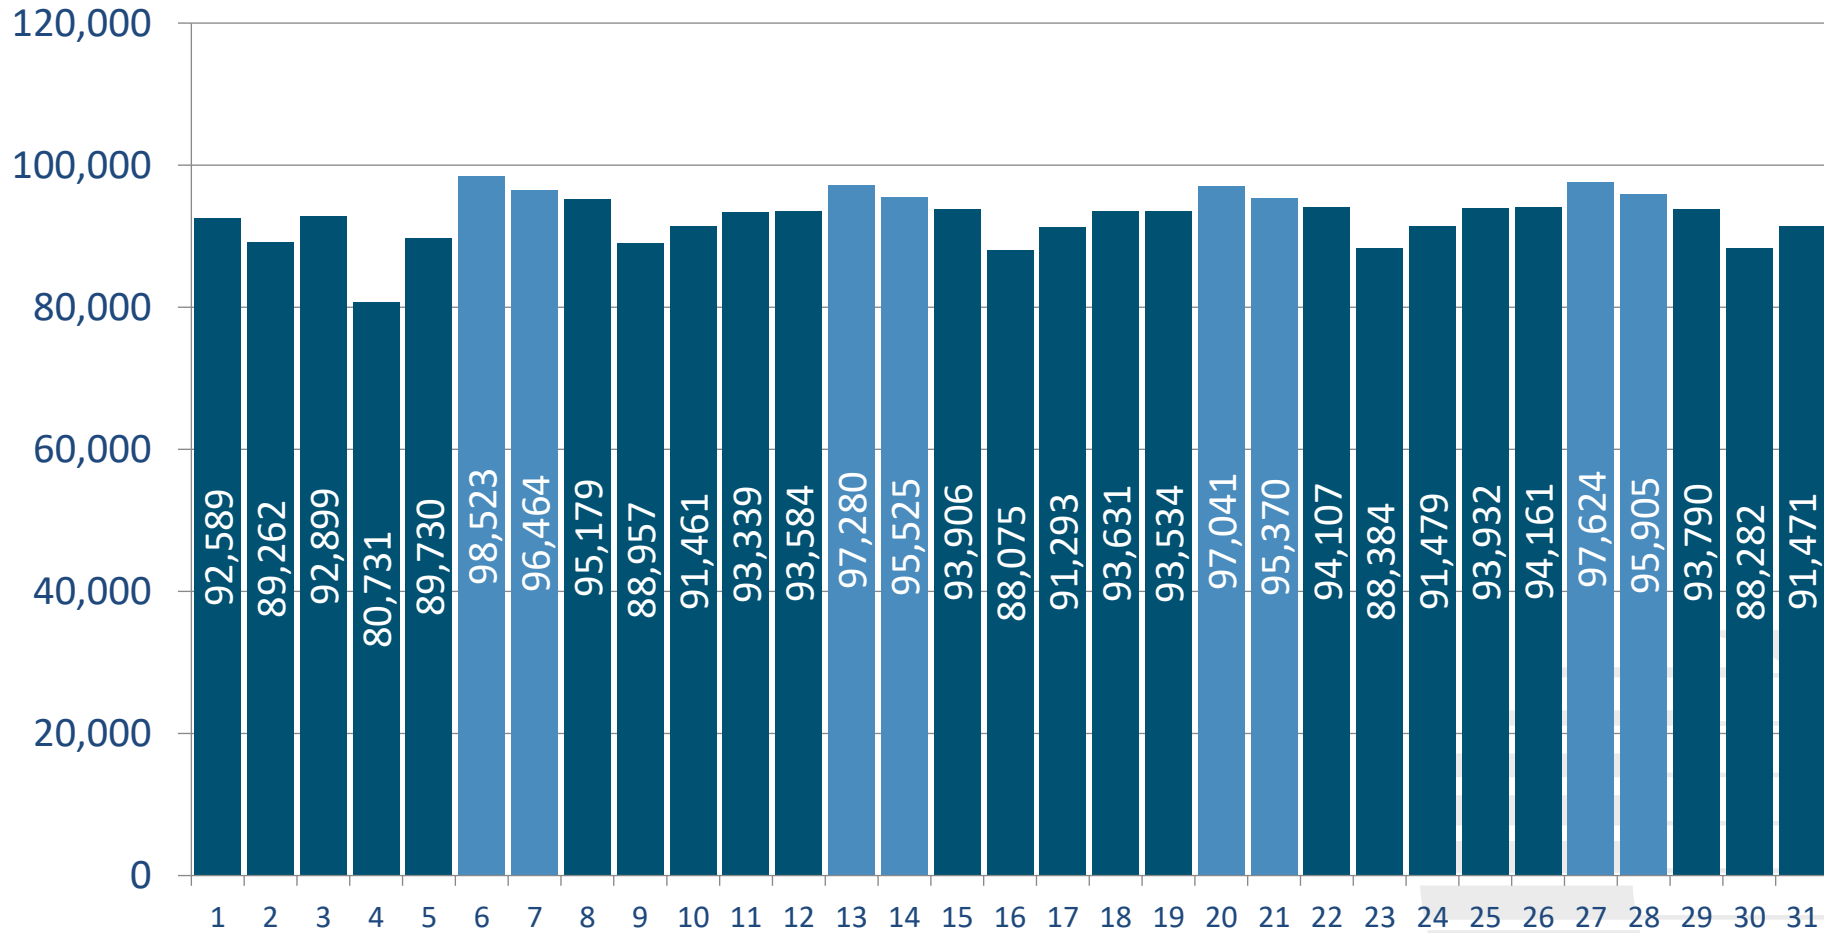

Daily Scheduled Seat Capacity- July 2024

Scheduled Seats (Per Day Each Way)

Greater Orlando Aviation Authority - Orlando International Airport (MCO)

Seat Profile - Departures

July 2024

<u>Location</u>	<u>Hour</u>	<u>Mon</u>	<u>Tue</u>	<u>Wed</u>	<u>Thu</u>	<u>Fri</u>	<u>Sat</u>	<u>Sun</u>	<u>Week</u>	<u>Average</u>	<u>Percent</u>
Gates 1-29											
	5:00	1,579	1,072	1,438	1,345	1,441	1,291	1,943	10,109	1,444	6.7%
	6:00	1,564	1,834	1,564	2,132	2,354	2,328	1,892	13,668	1,953	9.1%
	7:00	2,137	1,911	1,475	1,675	2,089	1,595	1,307	12,189	1,741	8.1%
	8:00	1,646	1,612	2,284	1,608	1,104	1,272	2,160	11,686	1,669	7.8%
	9:00	1,373	1,967	1,396	2,101	1,723	1,535	1,733	11,828	1,690	7.9%
	10:00	1,745	1,618	1,200	1,515	1,377	962	1,105	9,522	1,360	6.3%
	11:00	1,071	596	696	1,105	1,209	1,163	1,151	6,991	999	4.7%
	12:00	372	372	885	186	554	513	368	3,250	464	2.2%
	13:00	823	856	860	1,046	813	650	445	5,493	785	3.7%
	14:00	186	749	1,063	877	186	939	780	4,780	683	3.2%
	15:00	972	848	1,614	1,366	1,202	1,138	1,260	8,400	1,200	5.6%
	16:00	780	774	412	186	422	1,880	842	5,296	757	3.5%
	17:00	1,095	1,013	434	993	1,223	592	844	6,194	885	4.1%
	18:00	1,008	596	1,122	695	1,248	594	778	6,041	863	4.0%
	19:00	947	1,028	806	940	765	550	1,046	6,082	869	4.1%
	20:00	1,050	1,006	594	1,192	1,004	1,552	1,200	7,598	1,085	5.1%
	21:00	778	1,196	774	368	228	820	550	4,714	673	3.1%
	22:00	1,084	1,806	1,680	1,430	1,448	658	1,704	9,810	1,401	6.5%
	23:00	1,208	470	844	844	1,016	1,026	1,006	6,414	916	4.3%
Airside Total		21,418	21,324	21,141	21,604	21,406	21,058	22,114	150,065	21,438	
Daily Percentage		14.3%	14.2%	14.1%	14.4%	14.3%	14.0%	14.7%			