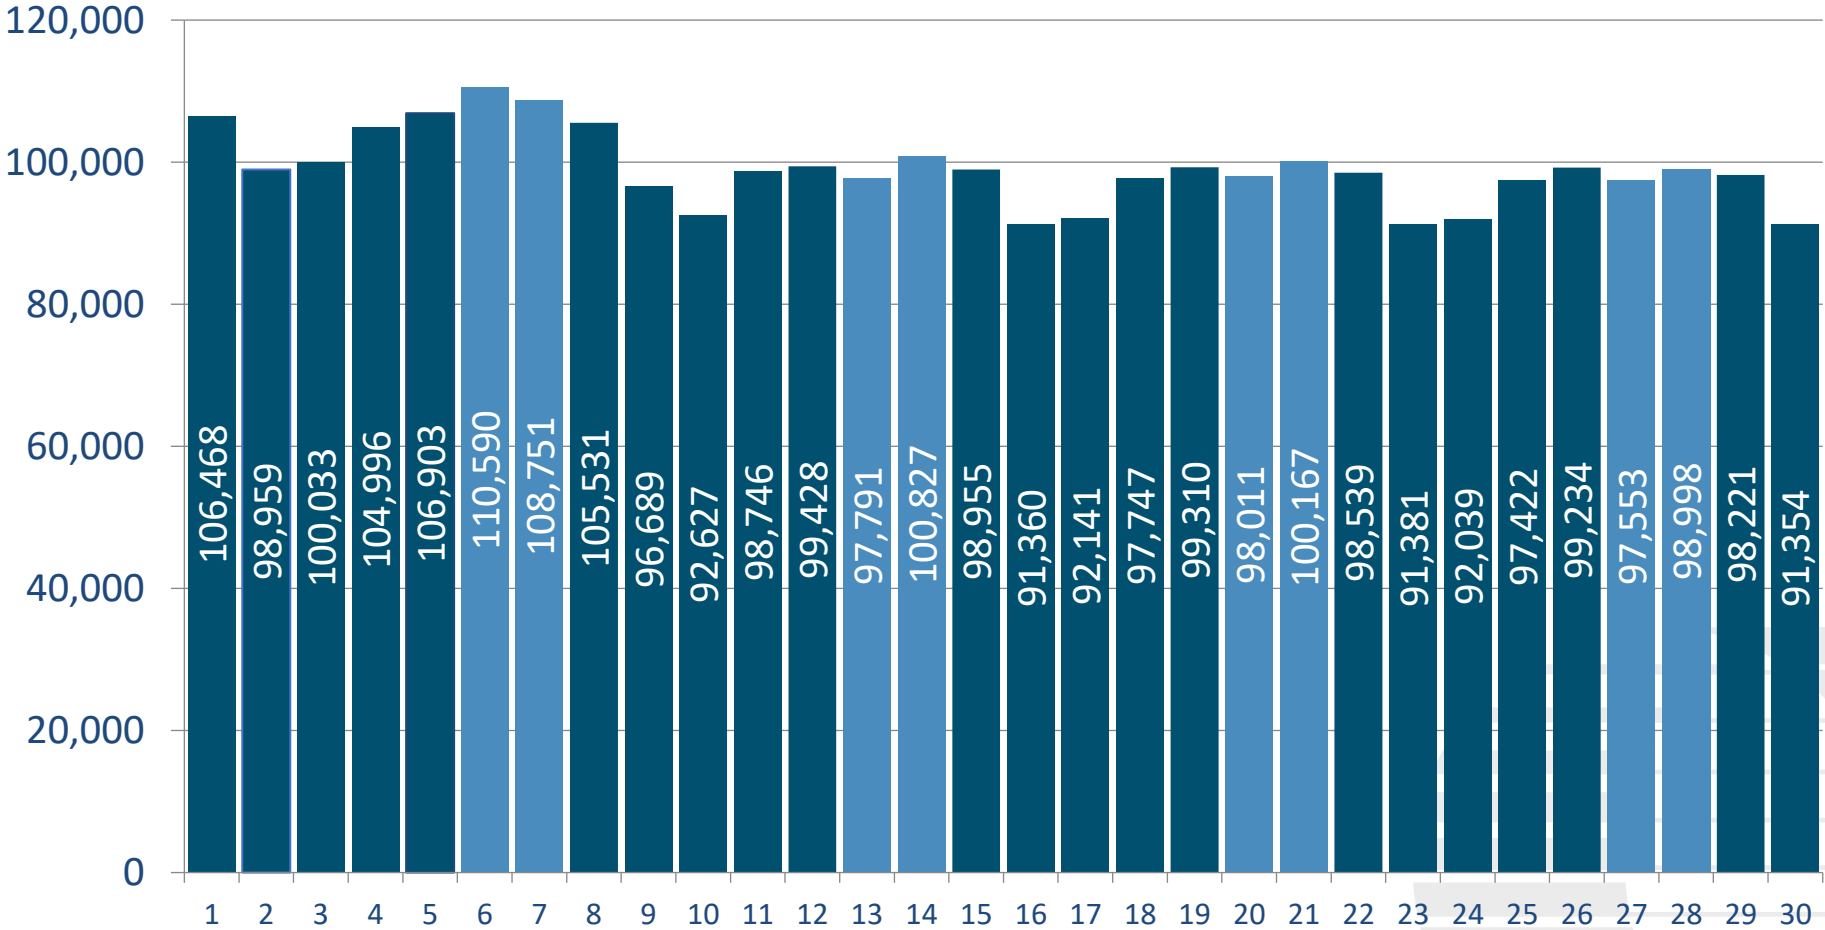

Daily Scheduled Seat Capacity- April 2024

Scheduled Seats (Per Day Each Way)

Greater Orlando Aviation Authority - Orlando International Airport (MCO)

Seat Profile - Departures

April 2024

<u>Location</u>	<u>Hour</u>	<u>Mon</u>	<u>Tue</u>	<u>Wed</u>	<u>Thu</u>	<u>Fri</u>	<u>Sat</u>	<u>Sun</u>	<u>Week</u>	<u>Average</u>	<u>Percent</u>
Gates 1-29	5:00	3,022	2,261	1,944	2,312	2,786	2,172	2,782	17,279	2,468	9.7%
	6:00	1,299	1,022	1,171	1,965	1,535	1,732	1,779	10,503	1,500	5.9%
	7:00	1,167	1,630	1,444	1,684	981	1,799	1,269	9,974	1,425	5.6%
	8:00	2,058	1,028	1,566	1,697	2,062	1,151	1,578	11,140	1,591	6.3%
	9:00	1,311	1,642	1,210	1,133	1,489	1,283	1,129	9,197	1,314	5.2%
	10:00	1,655	1,661	1,485	2,292	1,473	1,762	2,495	12,823	1,832	7.2%
	11:00	1,420	1,192	1,292	1,006	1,420	964	1,006	8,300	1,186	4.7%
	12:00	912	806	1,009	959	912	747	996	6,341	906	3.6%
	13:00	1,186	976	1,198	1,175	1,405	1,207	1,165	8,312	1,187	4.7%
	14:00	1,096	774	732	968	1,113	732	749	6,164	881	3.5%
	15:00	1,613	1,481	1,352	2,093	1,489	1,923	2,217	12,168	1,738	6.8%
	16:00	1,766	968	972	674	1,390	1,207	1,202	8,179	1,168	4.6%
	17:00	596	881	914	1,703	1,150	732	774	6,750	964	3.8%
	18:00	1,255	1,146	960	1,386	1,437	873	1,245	8,302	1,186	4.7%
	19:00	550	1,554	1,597	571	550	1,047	799	6,668	953	3.7%
	20:00	1,713	1,564	1,372	1,291	2,060	1,784	1,841	11,625	1,661	6.5%
	21:00	1,331	1,287	930	1,292	930	1,252	1,147	8,169	1,167	4.6%
	22:00	1,469	1,294	1,283	1,471	1,287	1,101	1,711	9,616	1,374	5.4%
	23:00	1,154	480	972	972	918	972	972	6,440	920	3.6%
Airside Total		26,573	23,647	23,403	26,644	26,387	24,440	26,856	177,950	25,421	
Daily Percentage		14.9%	13.3%	13.2%	15.0%	14.8%	13.7%	15.1%			