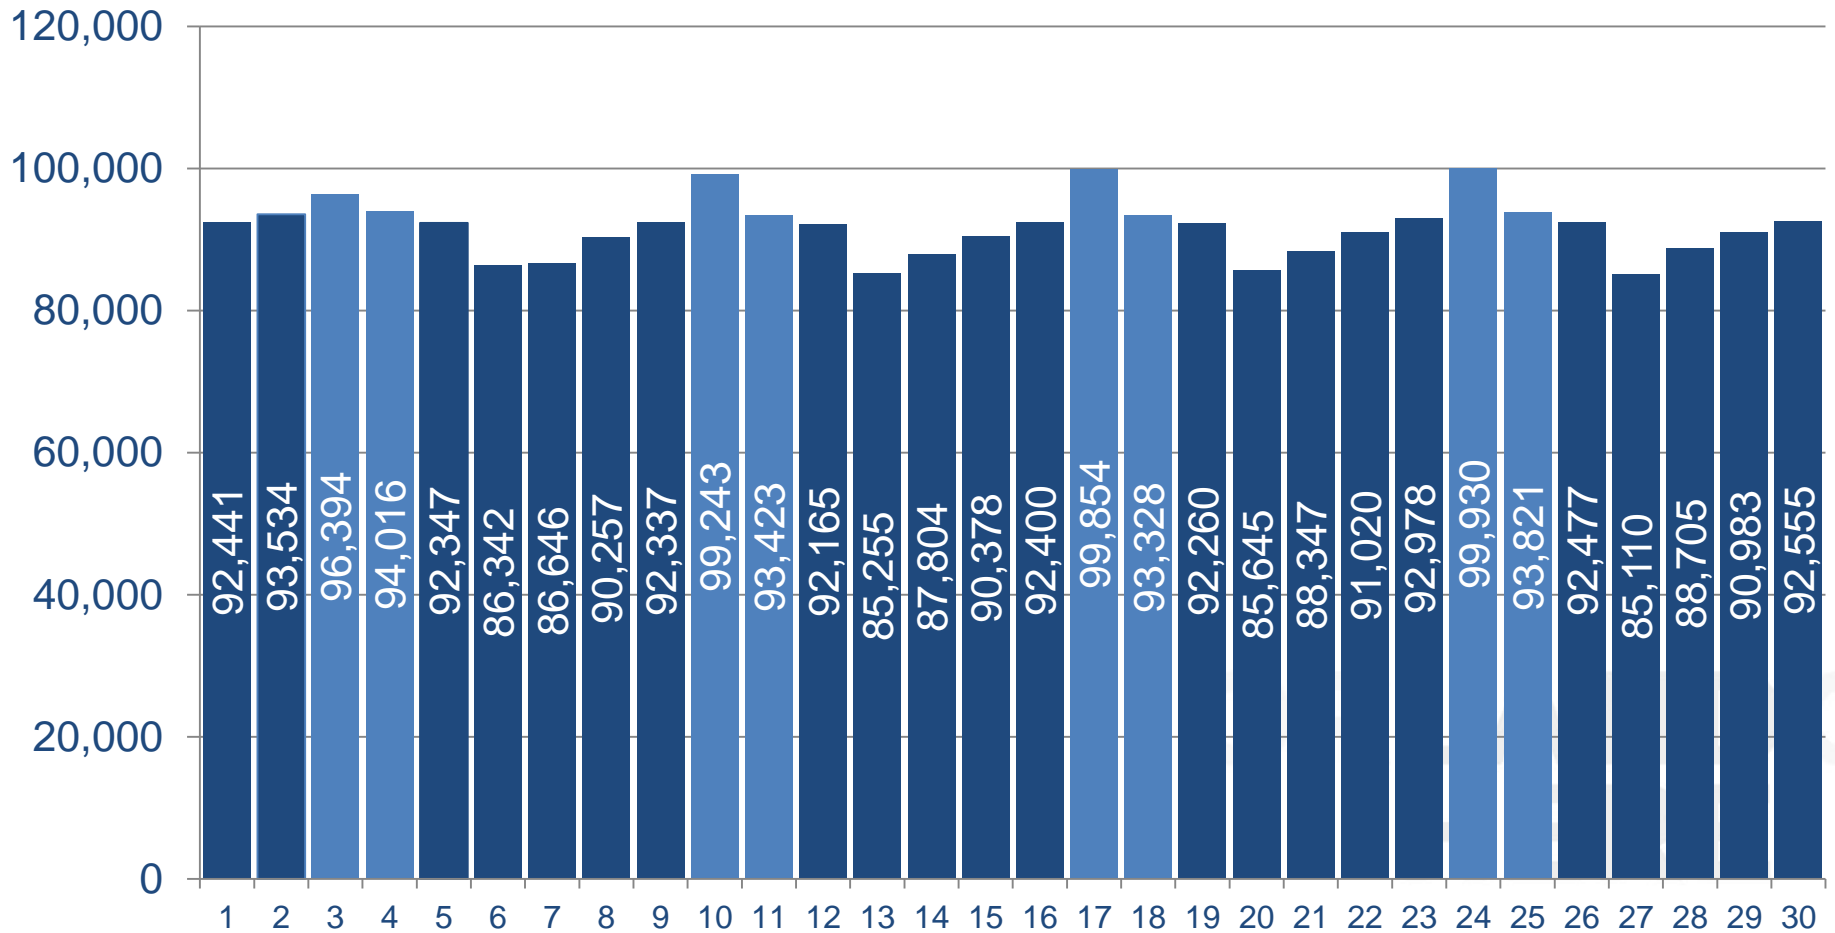

DAILY SCHEDULED SEAT CAPACITY- JUNE 2023

Scheduled Seats (Per Day Each Way)

Greater Orlando Aviation Authority - Orlando International Airport (MCO)

Seat Profile - Departures

June 2023

<u>Location</u>	<u>Hour</u>	<u>Mon</u>	<u>Tue</u>	<u>Wed</u>	<u>Thu</u>	<u>Fri</u>	<u>Sat</u>	<u>Sun</u>	<u>Week</u>	<u>Average</u>	<u>Percent</u>
Gates 1-29	5:00	410	638	638	410	410	1,004	640	4,150	593	2.1%
	6:00	2,097	1,500	892	1,393	2,337	1,402	1,441	11,062	1,580	5.7%
	7:00	2,182	1,820	2,355	2,375	1,892	1,933	2,279	14,836	2,119	7.6%
	8:00	1,260	1,173	1,304	1,632	1,260	892	1,456	8,977	1,282	4.6%
	9:00	2,261	2,042	1,518	2,205	2,443	2,788	2,735	15,992	2,285	8.2%
	10:00	2,106	1,587	2,732	1,734	2,106	1,531	1,366	13,162	1,880	6.7%
	11:00	2,173	2,135	1,441	2,595	1,849	2,390	2,649	15,232	2,176	7.8%
	12:00	709	358	1,206	358	1,082	1,016	770	5,499	786	2.8%
	13:00	1,327	1,342	1,083	1,522	2,014	783	1,478	9,549	1,364	4.9%
	14:00	1,388	1,164	1,278	1,224	1,202	1,595	1,524	9,375	1,339	4.8%
	15:00	1,078	809	1,036	1,457	1,136	1,133	993	7,642	1,092	3.9%
	16:00	1,438	989	1,714	1,026	1,252	2,411	1,676	10,506	1,501	5.4%
	17:00	2,269	1,350	1,483	1,153	2,083	1,490	1,339	11,167	1,595	5.7%
	18:00	1,360	2,076	1,030	1,763	944	1,563	1,381	10,117	1,445	5.2%
	19:00	762	1,716	687	1,265	1,550	1,216	849	8,045	1,149	4.1%
	20:00	2,332	1,374	1,422	2,254	2,328	1,583	2,936	14,229	2,033	7.3%
	21:00	1,512	1,640	2,407	2,319	1,752	2,133	1,839	13,602	1,943	7.0%
	22:00	1,142	1,161	1,341	960	774	1,757	774	7,909	1,130	4.0%
	23:00	1,020	561	778	362	790	550	598	4,659	666	2.4%
Airside Total		28,826	25,435	26,345	28,007	29,204	29,170	28,723	195,710	27,959	
Daily Percentage		14.7%	13.0%	13.5%	14.3%	14.9%	14.9%	14.7%			