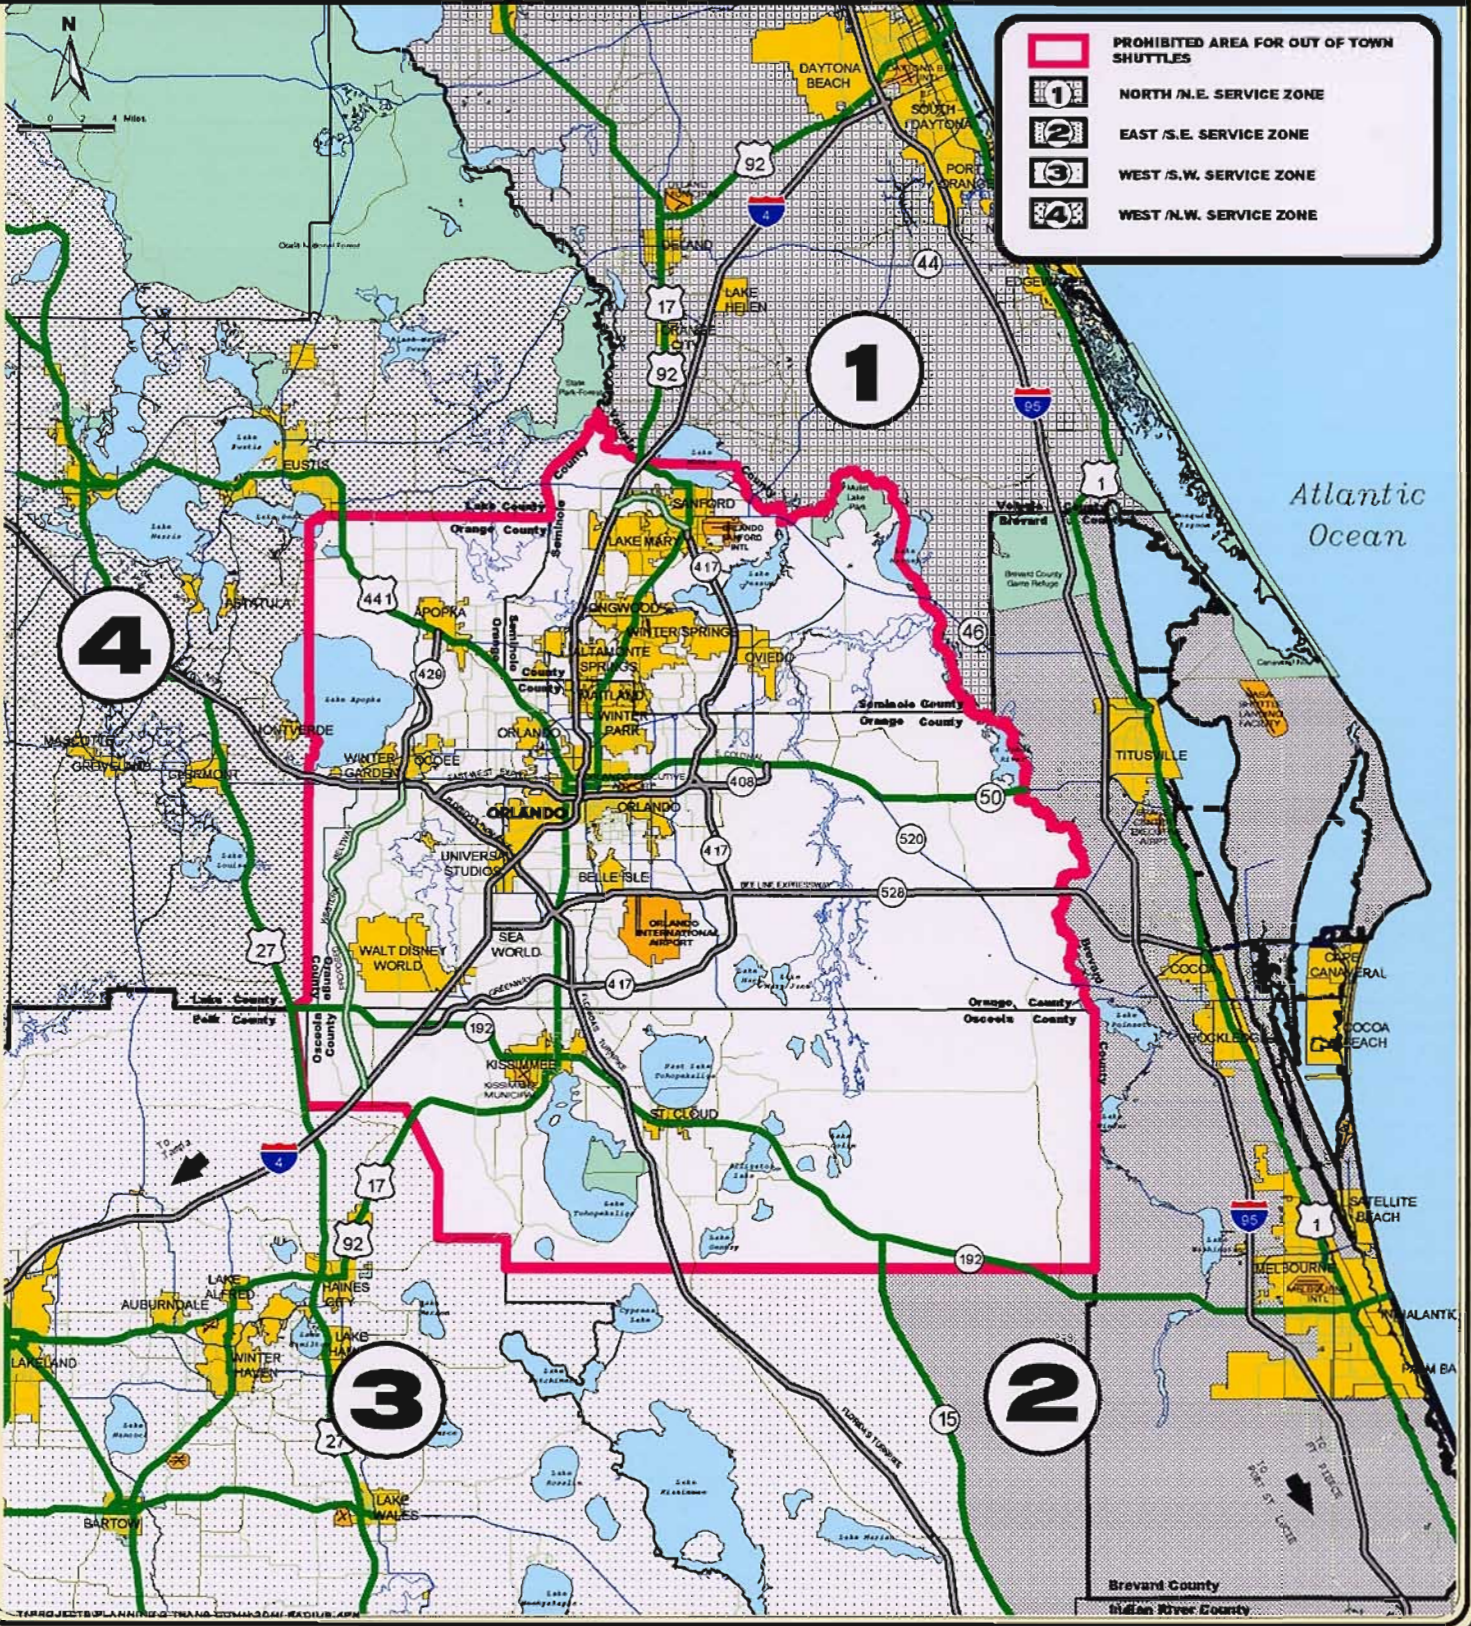

# ORLANDO INTERNATIONAL AIRPORT

## OUT-OF-TOWN SHUTTLE SERVICE ZONES

**PROHIBITED AREA FOR OUT OF TOWN SHUTTLES**

**1** NORTH /N.E. SERVICE ZONE

**2** EAST /S.E. SERVICE ZONE

**3** WEST /S.W. SERVICE ZONE

**4** WEST /N.W. SERVICE ZONE

**EXHIBIT 'E'**

# ORLANDO INTERNATIONAL AIRPORT OUT OF TOWN SHUTTLE SERVICE ZONES

Exhibit F

Greater Orlando  
Aviation Authority