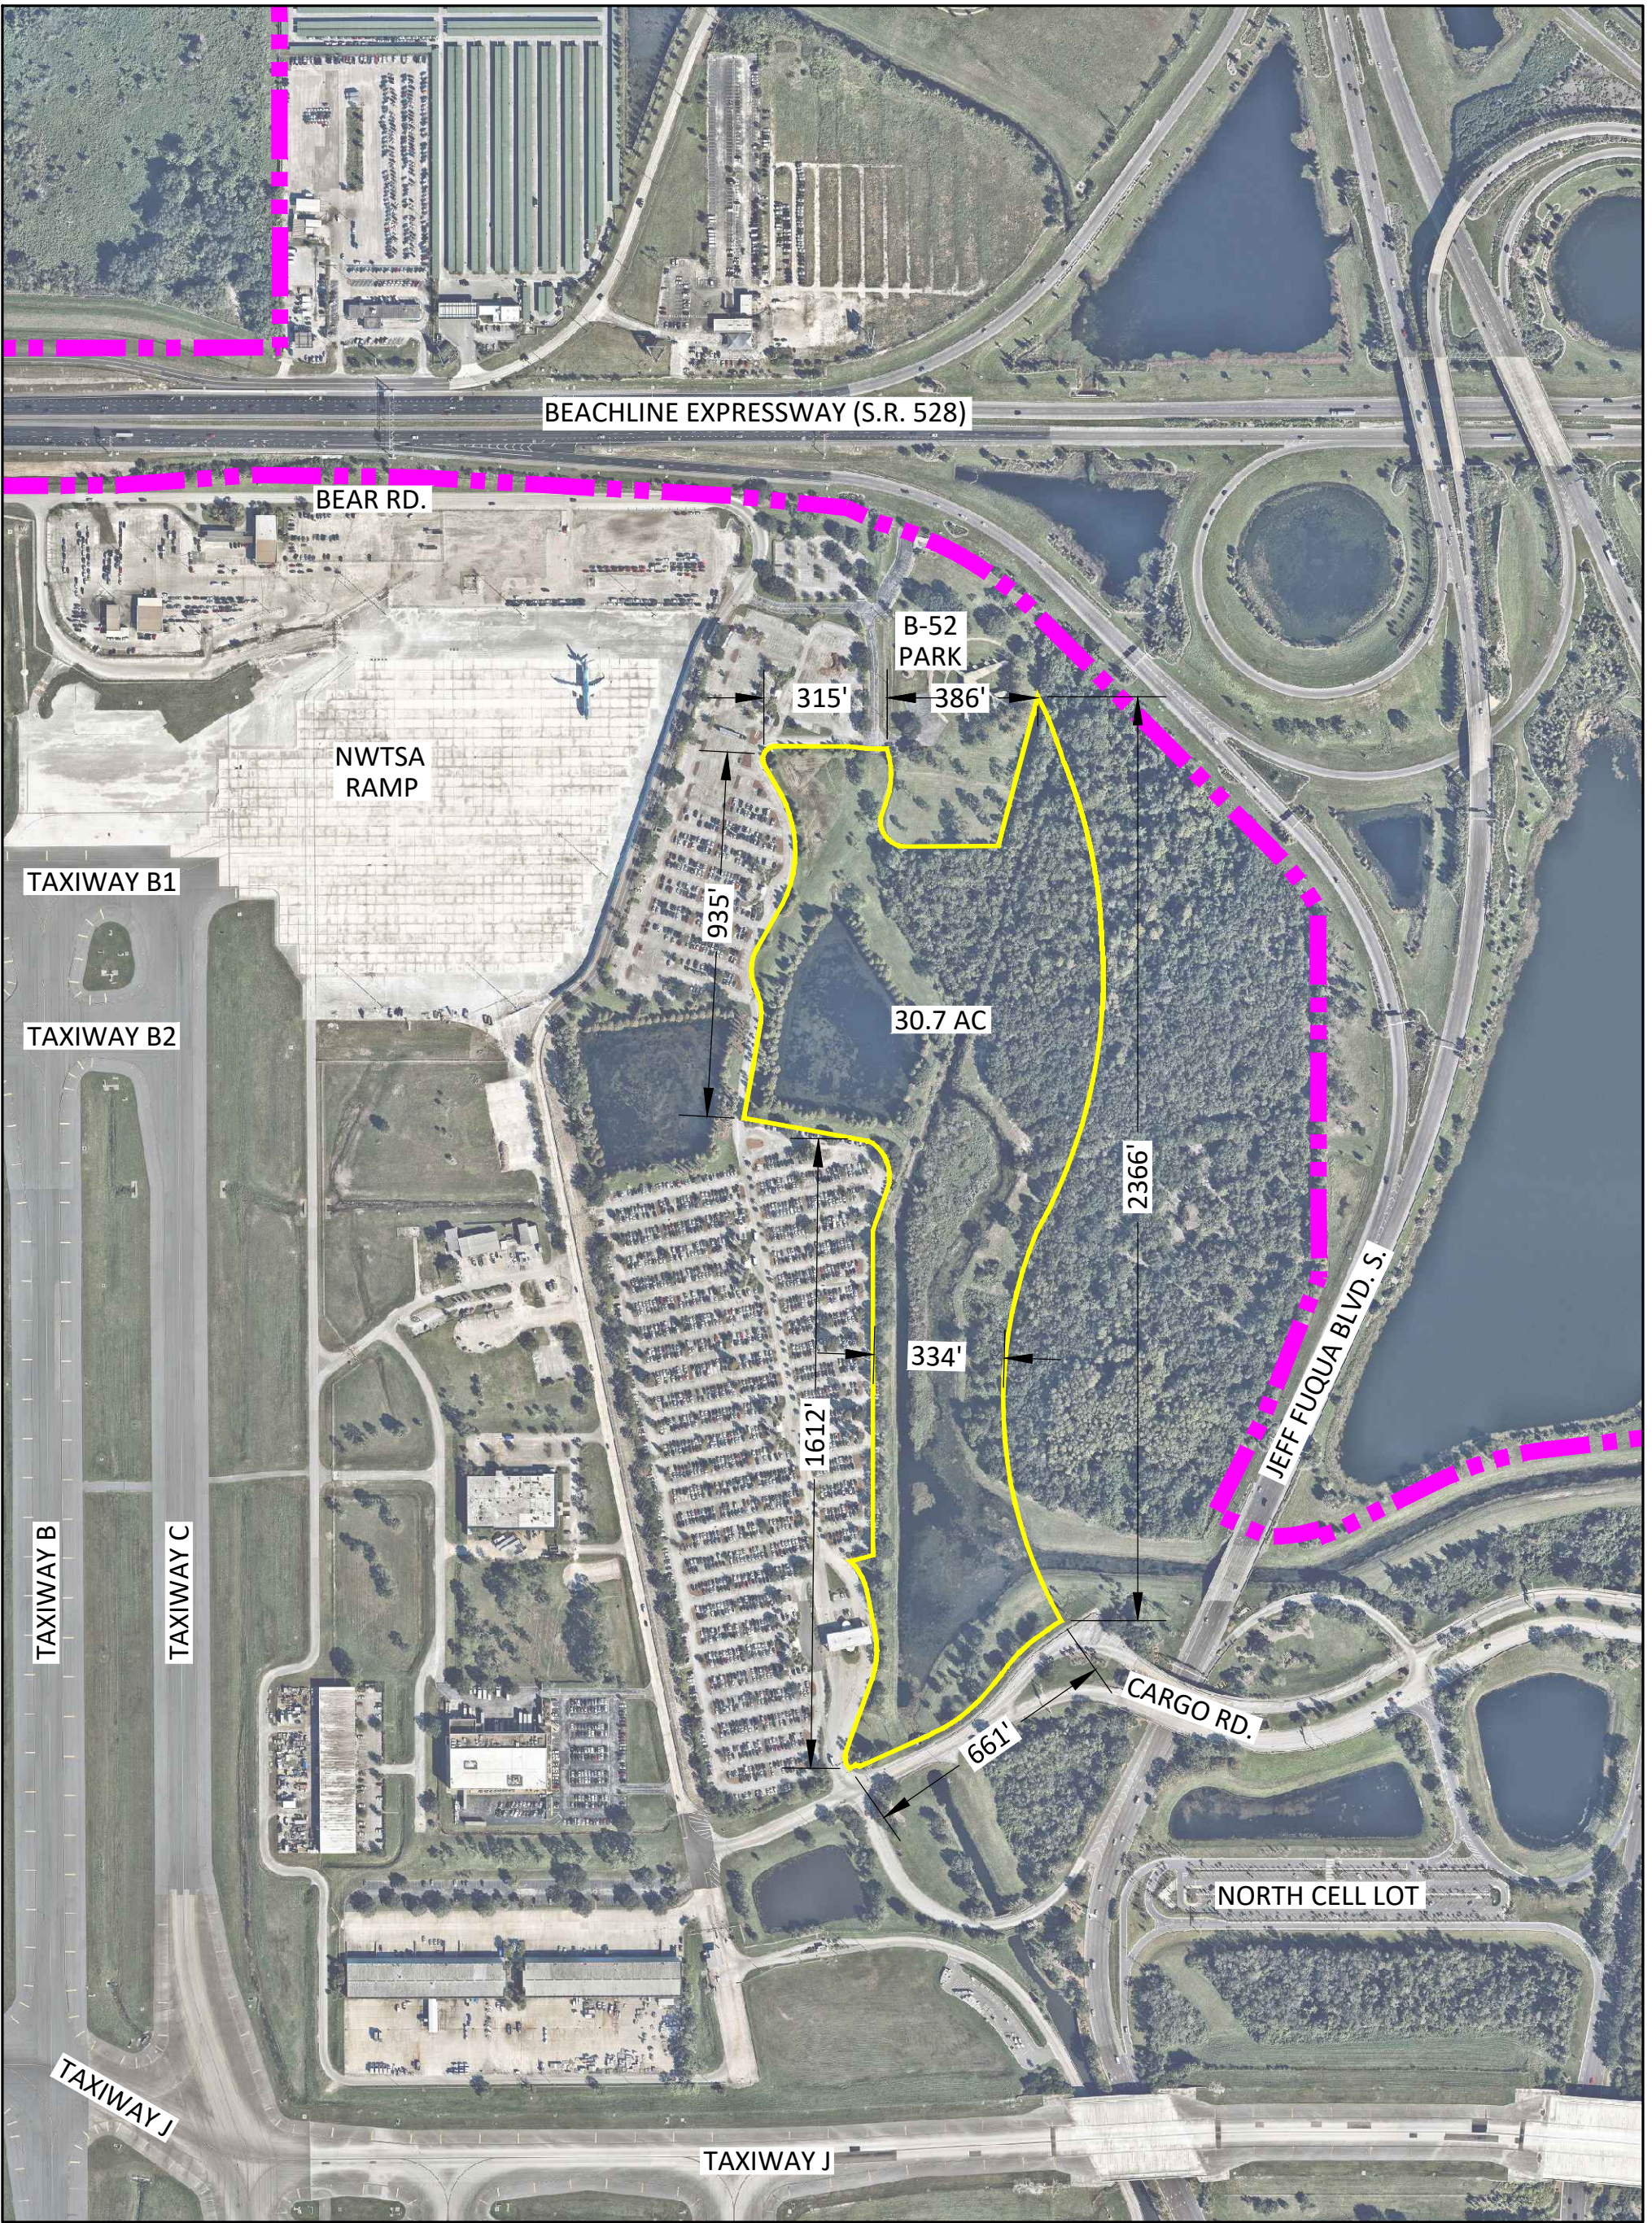

## Site Attributes

<b>Acreage:</b>	31	<b>Fire Department on Site:</b>	ARFF West
<b>Hectares:</b>	12.5	<b>Police Department on Site:</b>	Orlando Police Department
<b>Latitude:</b>	28.44619859	<b>Electric:</b>	Yes
<b>Longitude:</b>	-81.31299772	<b>Natural Gas:</b>	Yes
<b>City:</b>	Orlando	<b>Water:</b>	Yes
<b>County:</b>	Orange	<b>Sewer:</b>	Yes
<b>GOAA Land Use:</b>	Non-Aviation Commercial	<b>Telecommunications:</b>	No
<b>GOAA Development Zone:</b>	North Terminal Support	<b>Airfield Access:</b>	No
<b>City of Orlando Zoning:</b>	Metropolitan Activity Center & Conservation	<b>Soil Type:</b>	Samsula-Hontoon-Basinger Association, One Fine Sand, Sanibel Muck, Urban Land, Arents
<b>City of Orlando Land Use:</b>	Metropolitan Activity Center & Conservation		
<b>Adjacent Road:</b>	Access Road, Cargo Road Extension (Future)		
<b>Proximity to Highway:</b>	SR 528 (1 Mile), SR 417 (5 Miles), I-4 (12 Miles), I-95 (32 Miles), I-75 (60 Miles)		