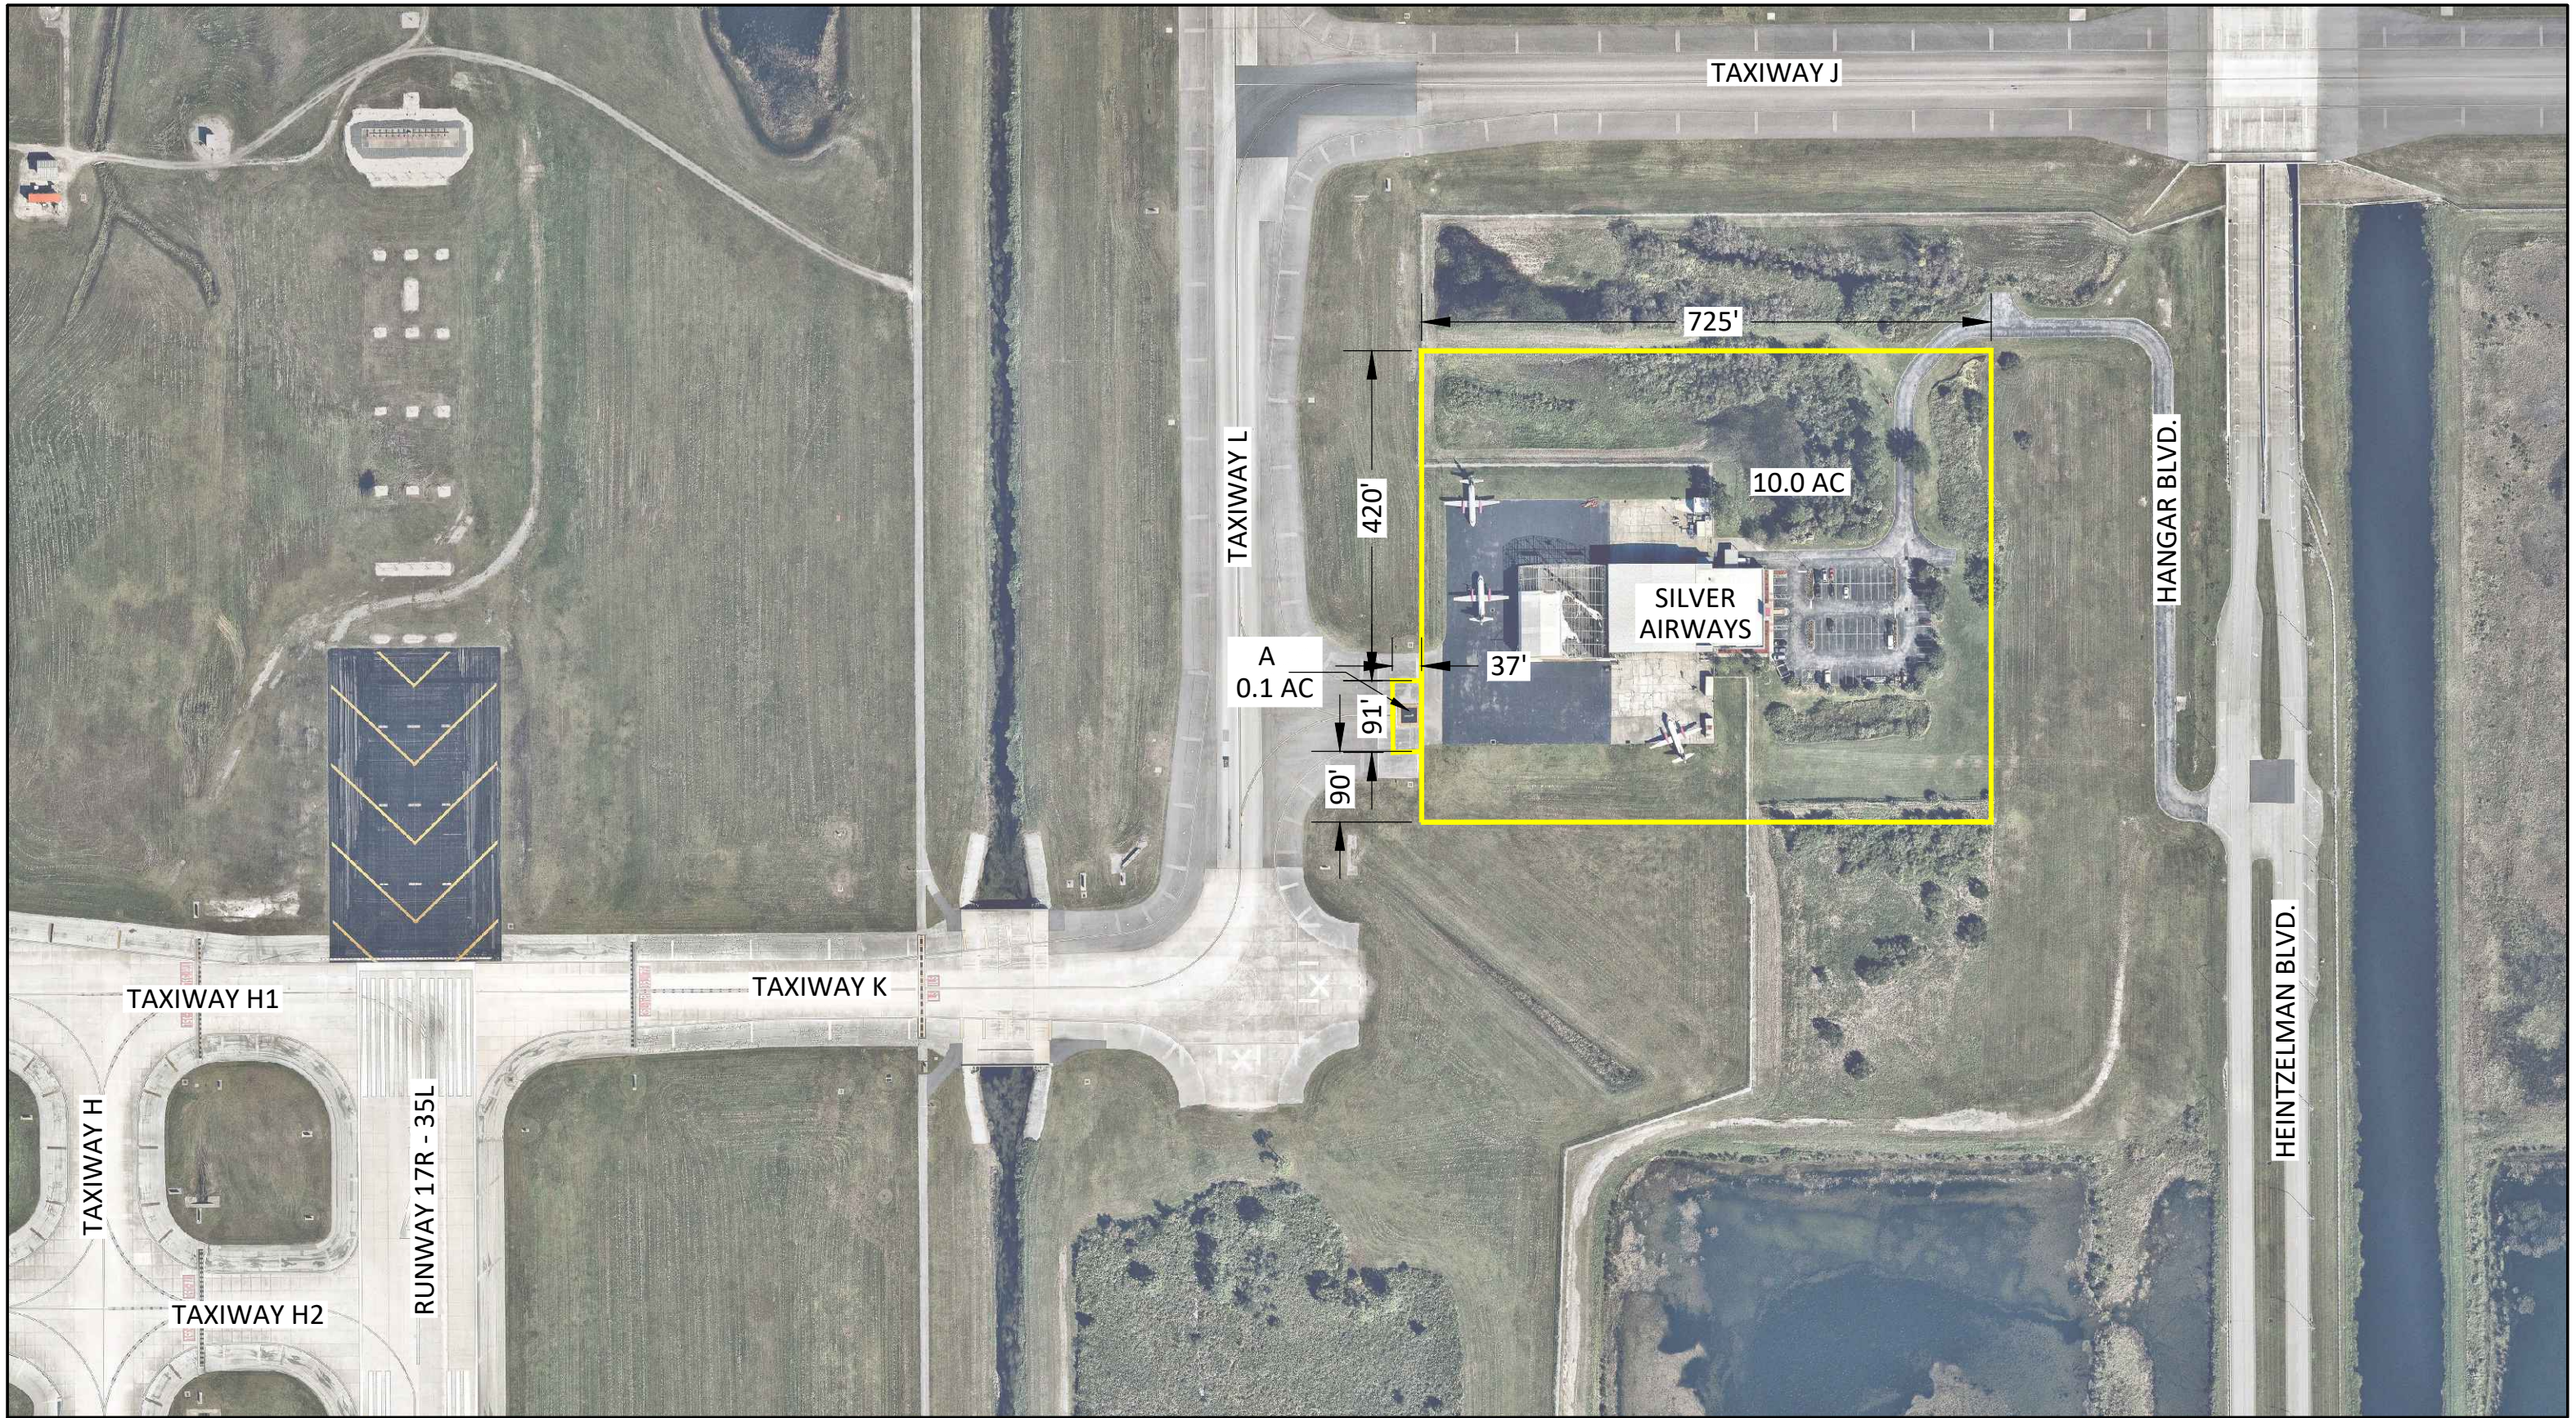

## Site Attributes

<b>Acreage:</b>	10	<b>Electric:</b>	Yes
<b>Hectares:</b>	4	<b>Natural Gas:</b>	No
<b>Latitude:</b>	28.43694032	<b>Water:</b>	Yes
<b>Longitude:</b>	-81.29076831	<b>Sewer:</b>	Yes
<b>City:</b>	Orlando	<b>Telecommunications:</b>	Yes
<b>County:</b>	Orange	<b>Airfield Access:</b>	Yes
<b>GOAA Land Use:</b>	Aviation Support	<b>Soil Type:</b>	Smyrna Fine Sand, Sanibel Muck, Pomello Fine Sand, Ona Fine Sand
<b>GOAA Development Zone:</b>	Heintzelman		
<b>City of Orlando Zoning:</b>	Metropolitan Activity Center		
<b>City of Orlando Land Use:</b>	Metropolitan Activity Center		
<b>Adjacent Road:</b>	Heintzelman Boulevard		
<b>Proximity to Highway:</b>	SR 528 (1 Mile), SR 417 (5 Miles), I-4 (13 Miles), I-95 (31 Miles), I-75 (62 Miles)		
<b>Fire Department on Site:</b>	ARFF East		
<b>Police Department on Site:</b>	Orlando Police Department		